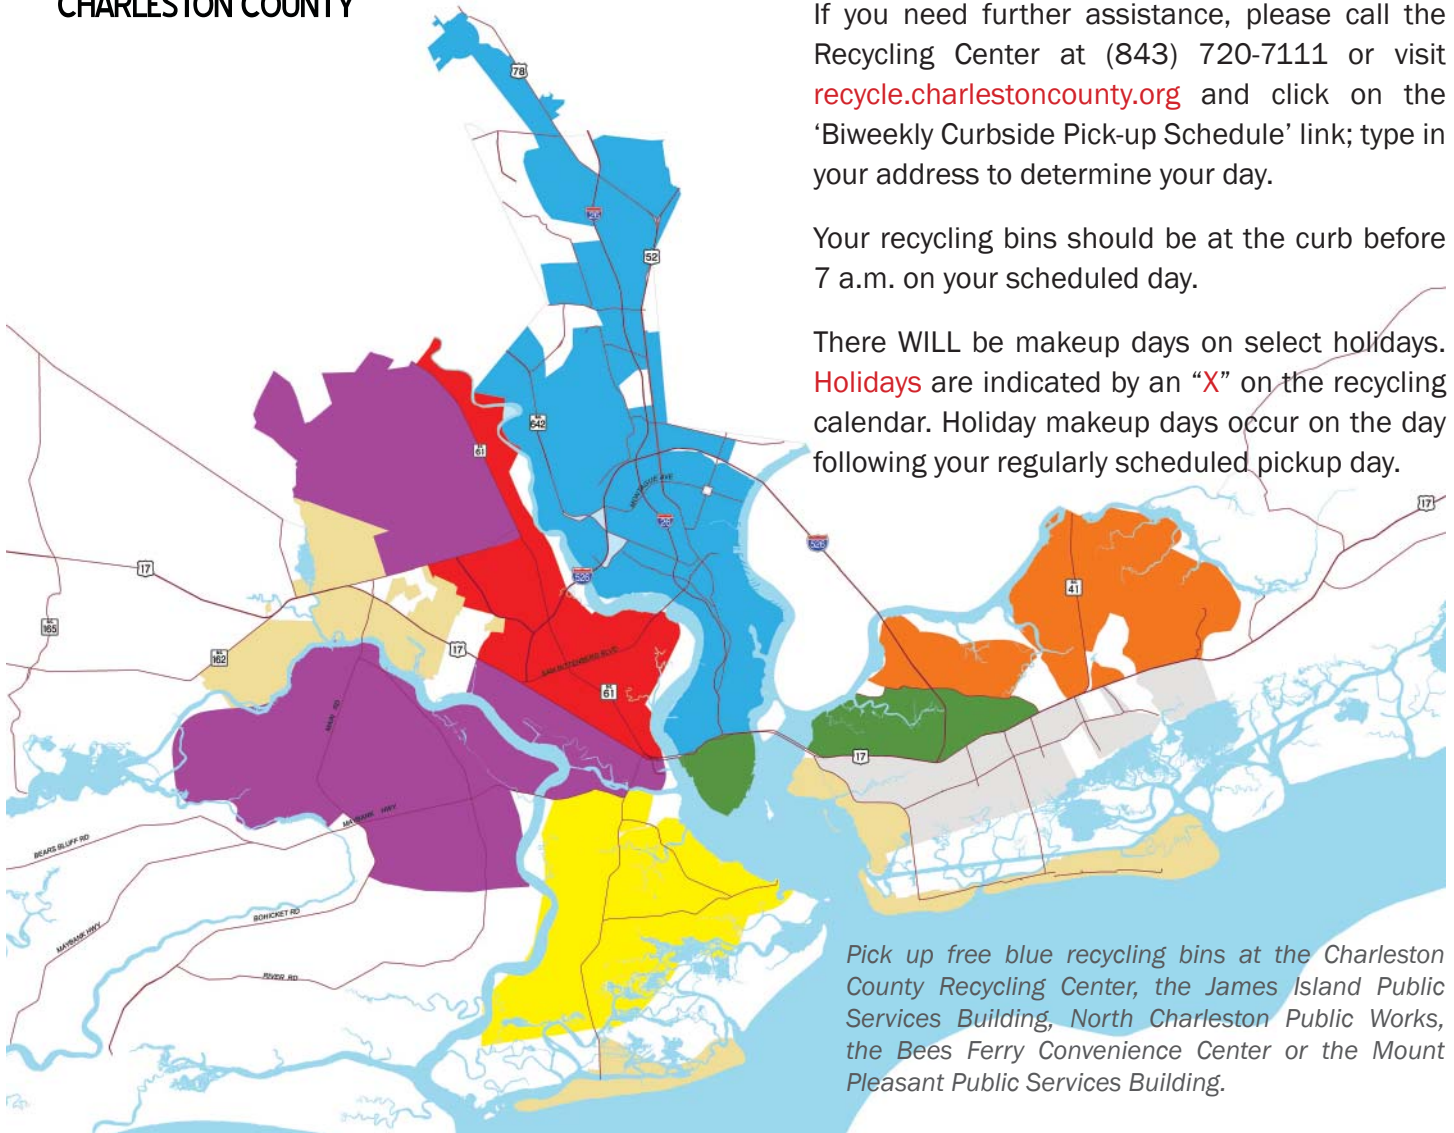

When is my recycling day?

Your biweekly pickup day is based on your geographical location. Please refer to the map below and the legend to the right to determine your color coded pick up day. The colors on the recycling calendar indicate the pickup day for your area.

If you need further assistance, please call the Recycling Center at (843) 720-7111 or visit recycle.charlestoncounty.org and click on the 'Biweekly Curbside Pick-up Schedule' link; type in your address to determine your day.

Your recycling bins should be at the curb before 7 a.m. on your scheduled day.

There WILL be makeup days on select holidays. **Holidays** are indicated by an "X" on the recycling calendar. Holiday makeup days occur on the day following your regularly scheduled pickup day.