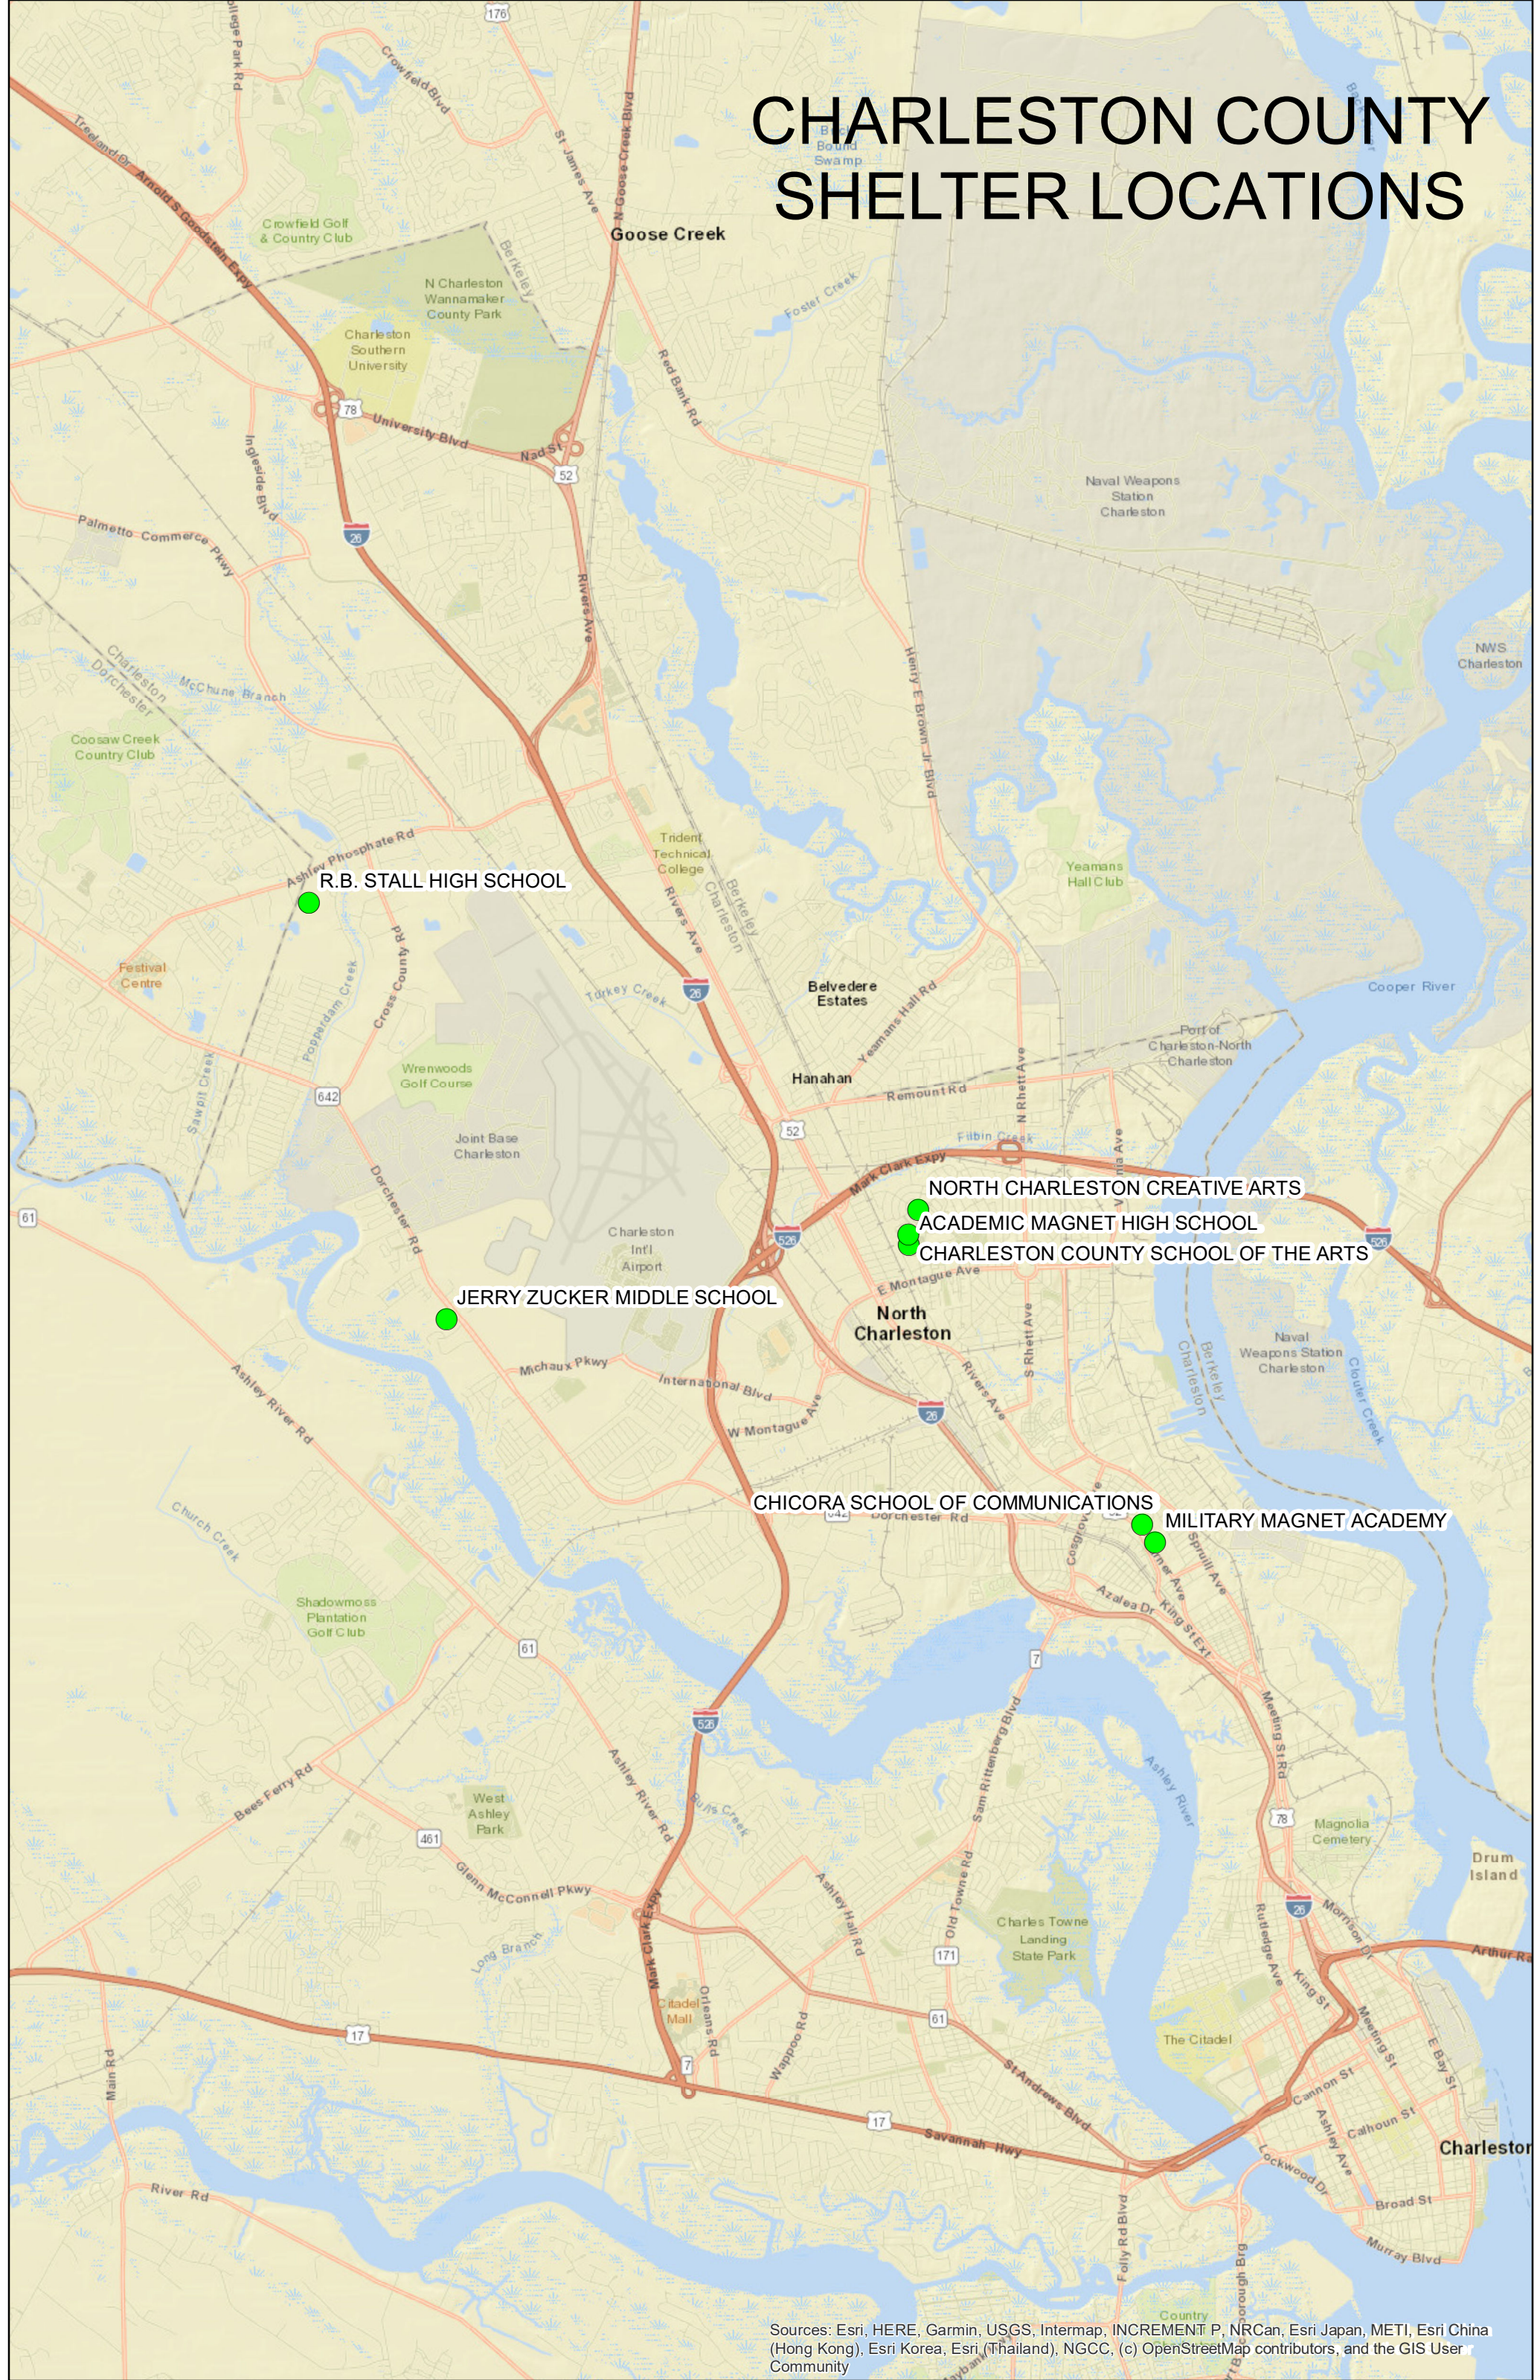

CHARLESTON COUNTY SHELTER LOCATIONS

Sources: Esri, HERE, Garmin, USGS, Intermap, INCREMENT P, NRCan, Esri Japan, METI, Esri China (Hong Kong), Esri Korea, Esri (Thailand), NGCC, (c) OpenStreetMap contributors, and the GIS User Community