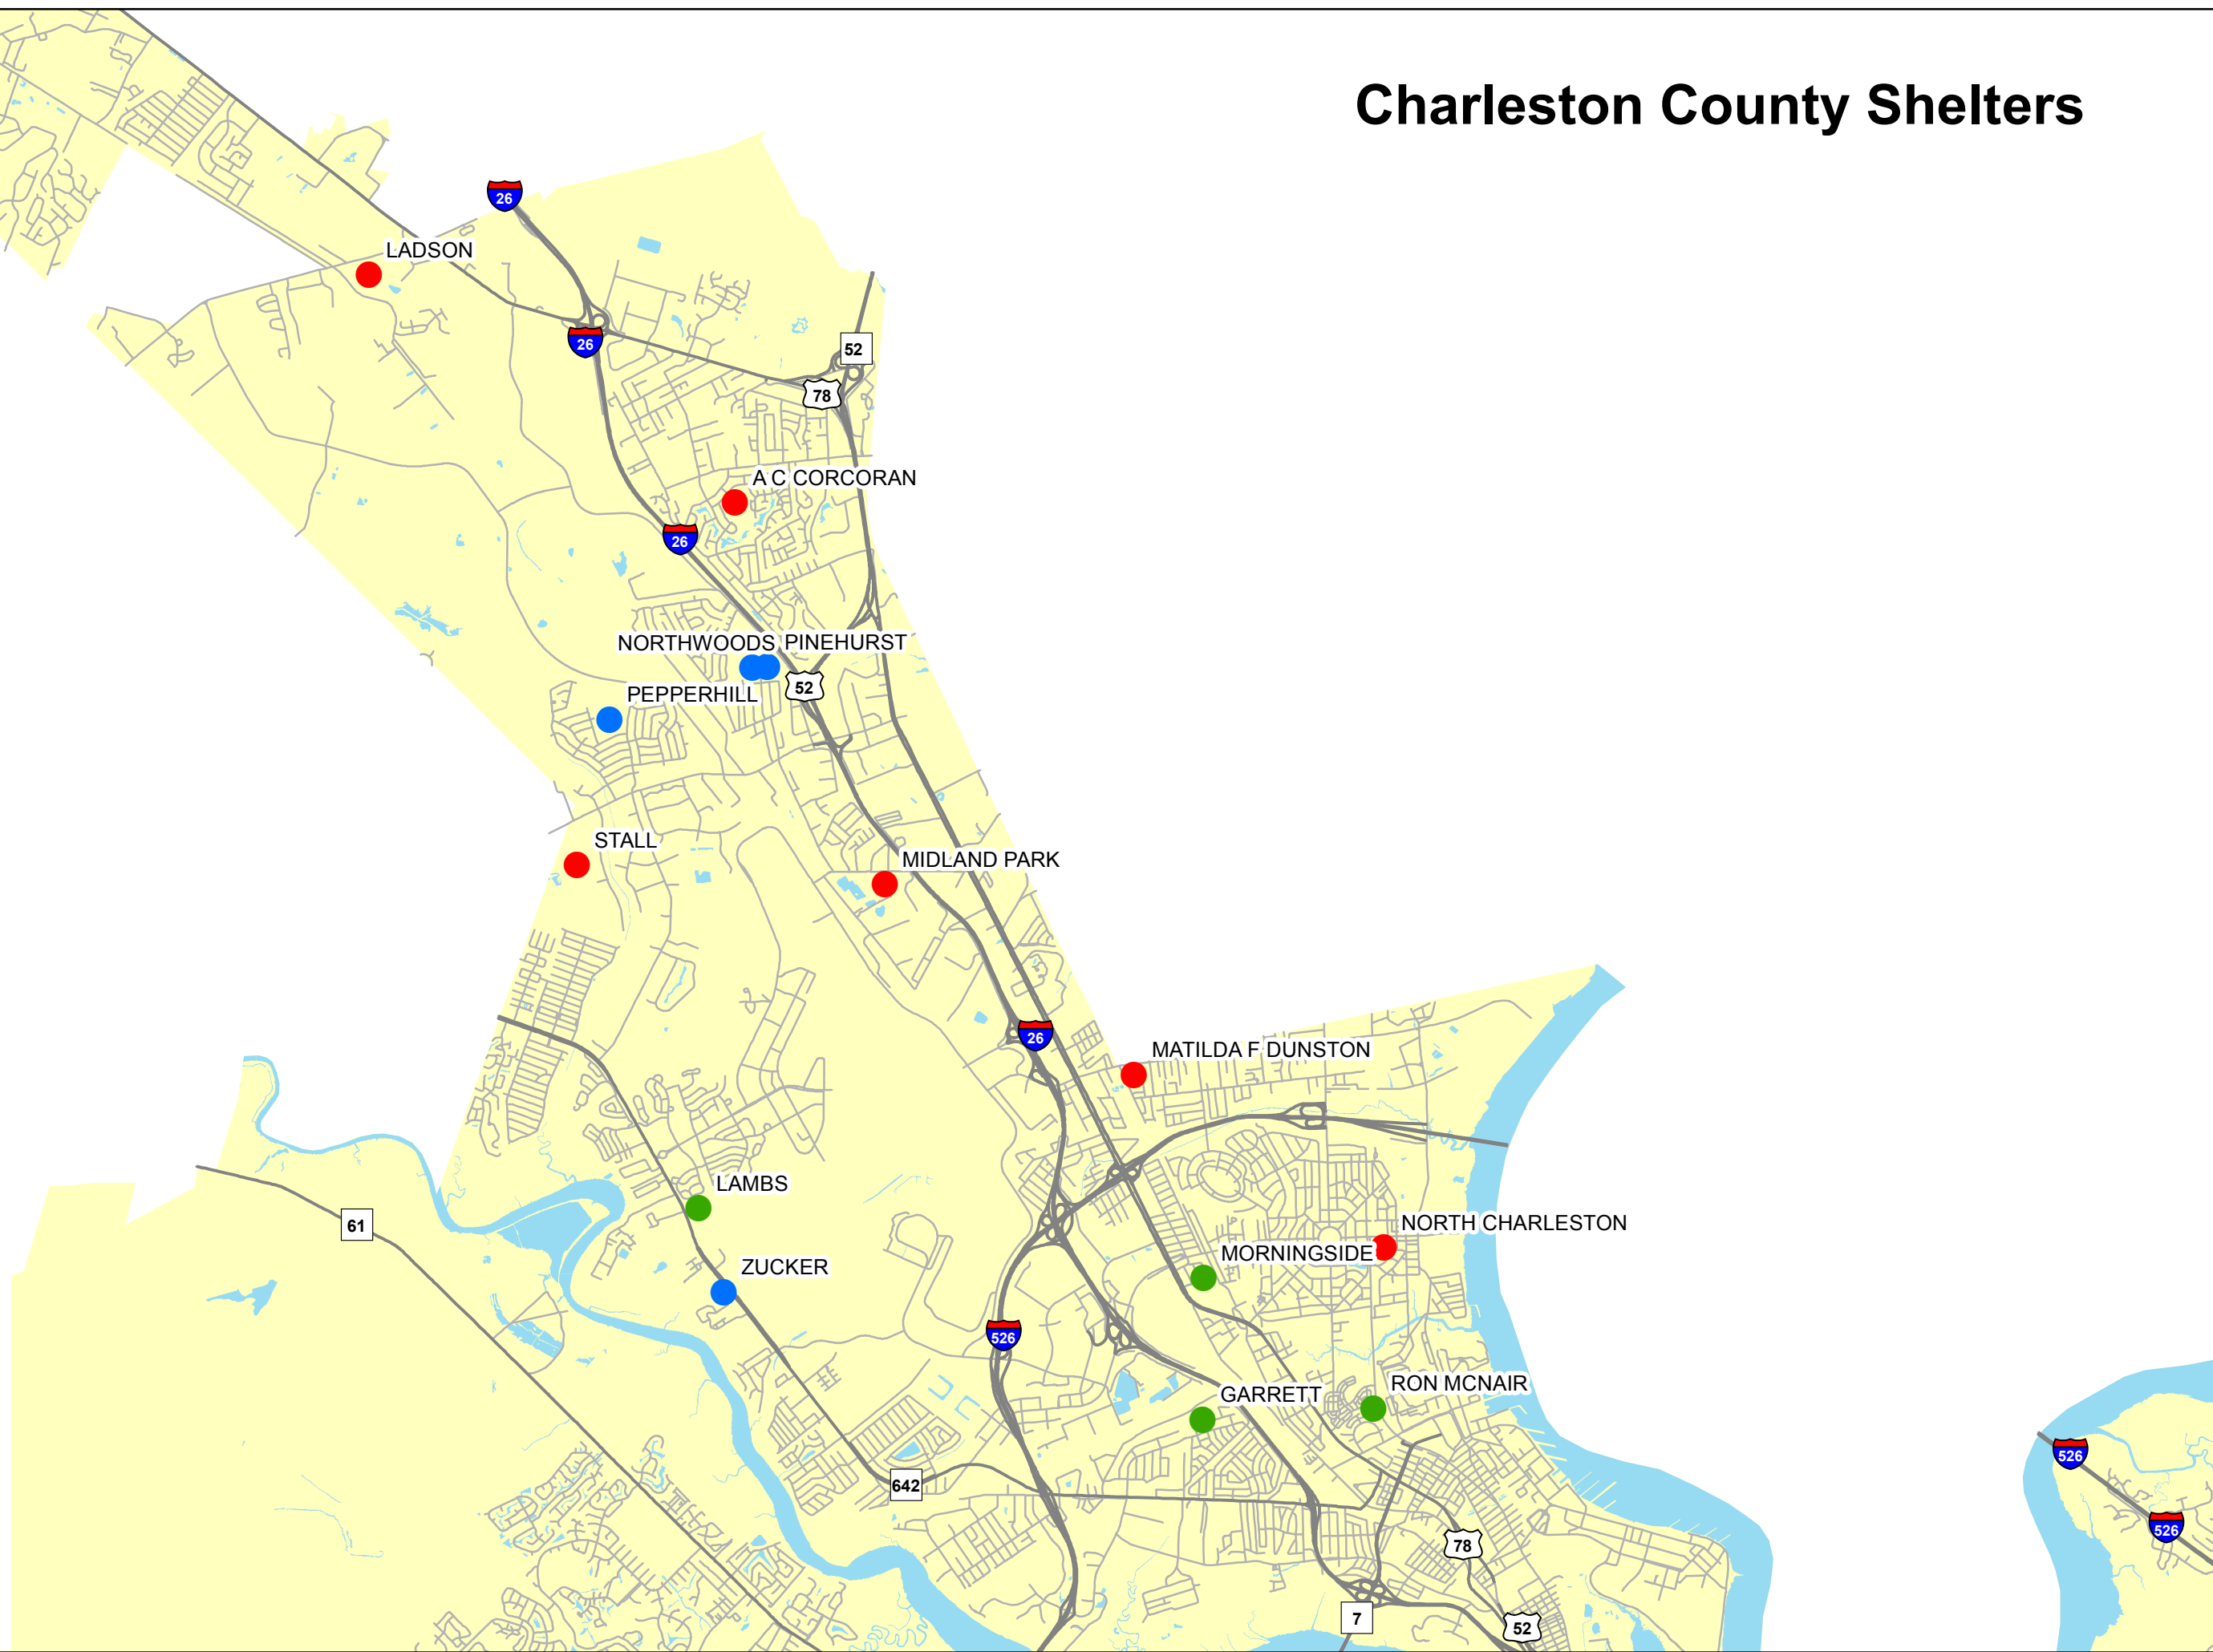

# Charleston County Shelters

## Category

- PRIMARY
- RE-ENTRY
- RESERVE

Created by Charleston County GIS  
Feb. 9, 2016