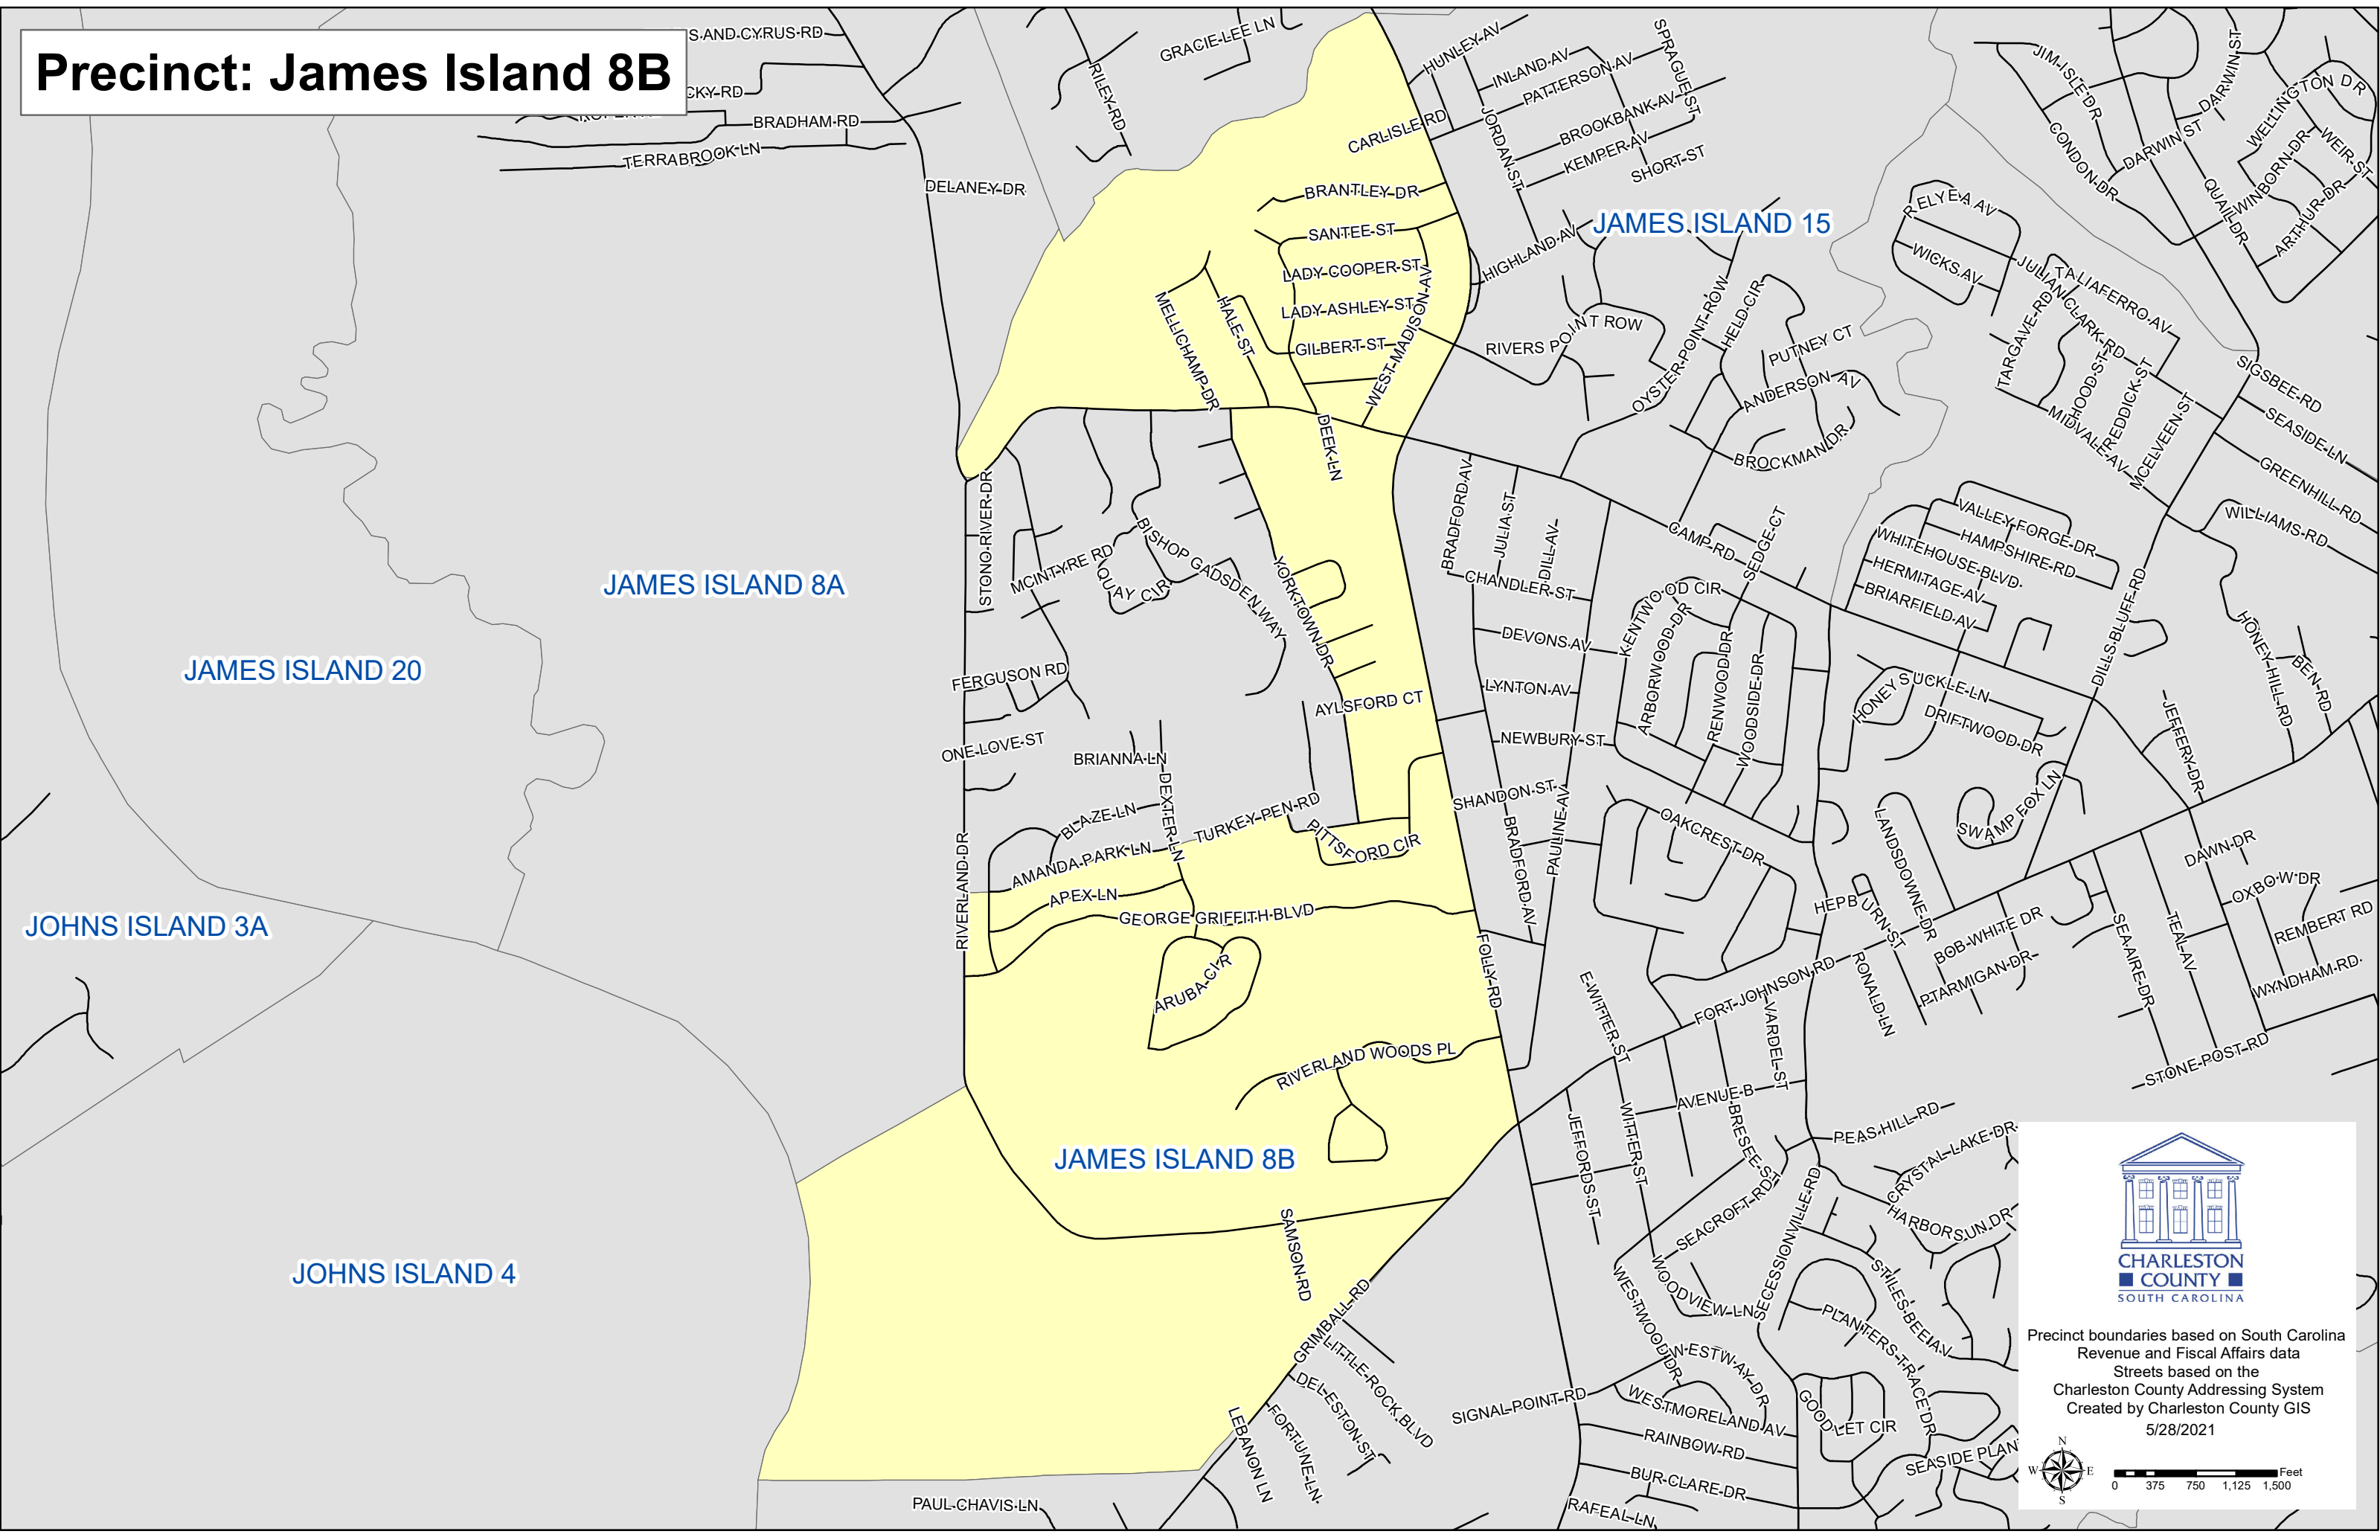

Precinct: James Island 8B

Precinct boundaries based on South Carolina Revenue and Fiscal Affairs data
Streets based on the Charleston County Addressing System
Created by Charleston County GIS
5/28/2021