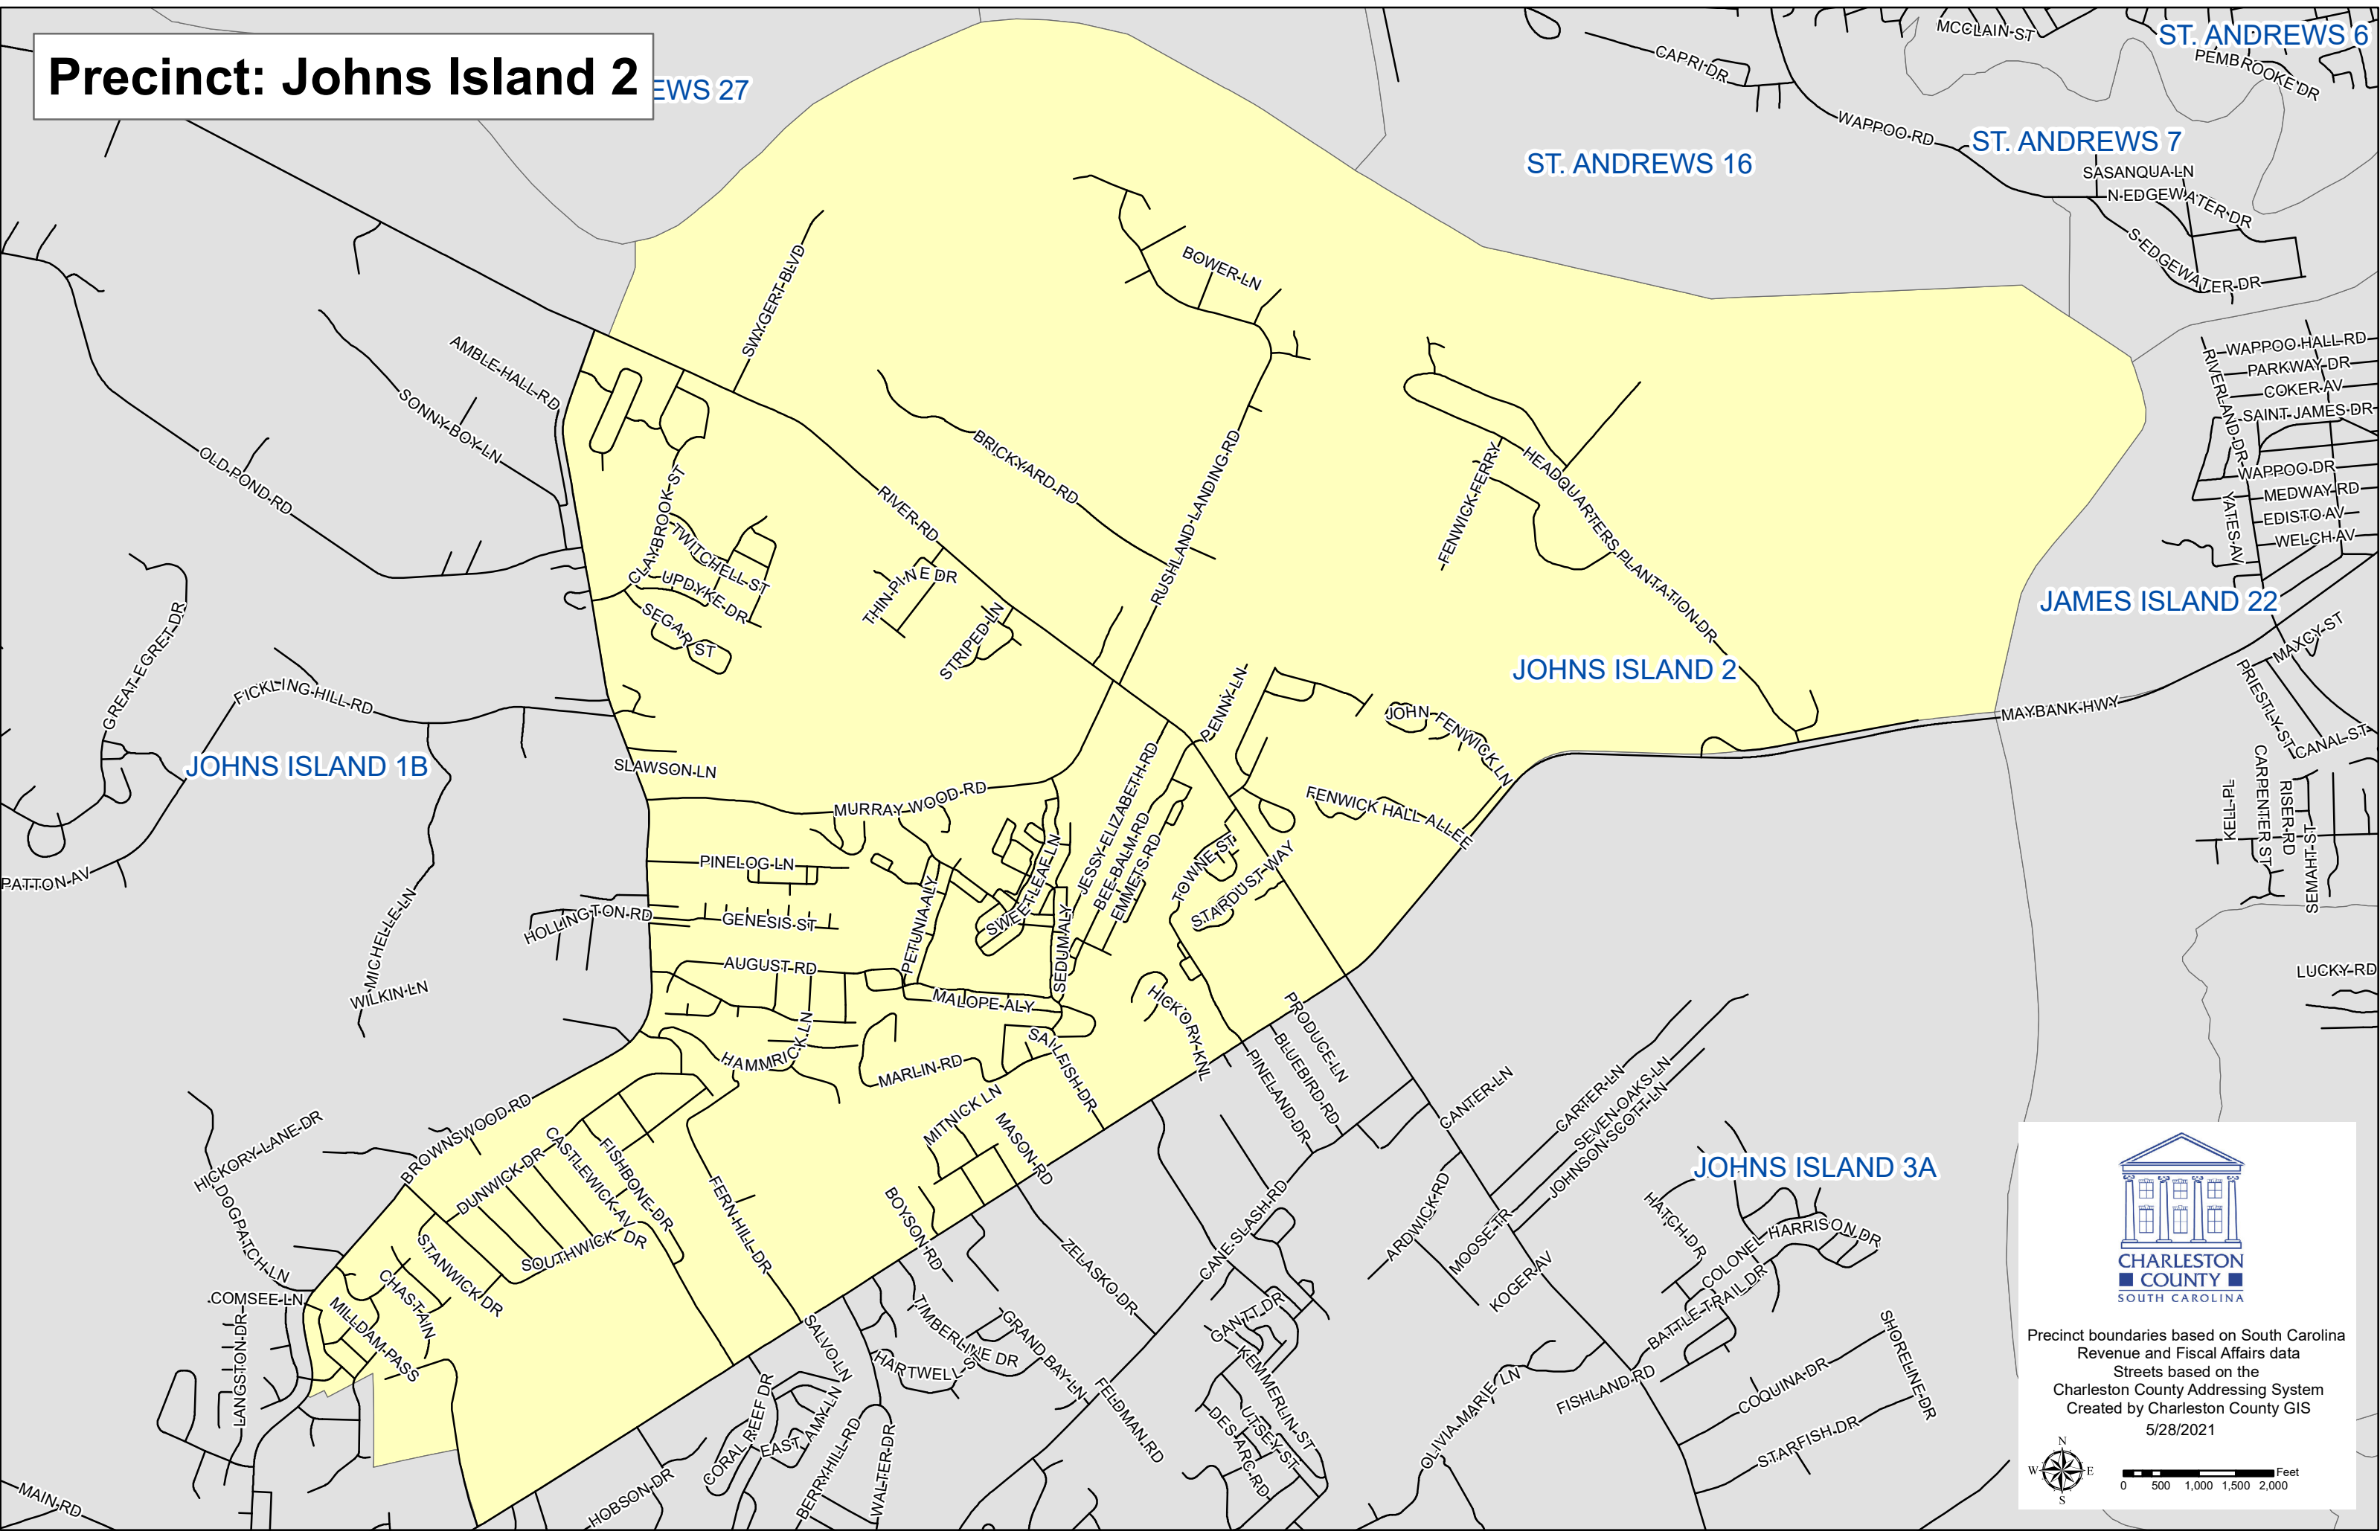

Precinct: Johns Island 2

NEWS 27

Precinct boundaries based on South Carolina Revenue and Fiscal Affairs data
Streets based on the Charleston County Addressing System
Created by Charleston County GIS
5/28/2021