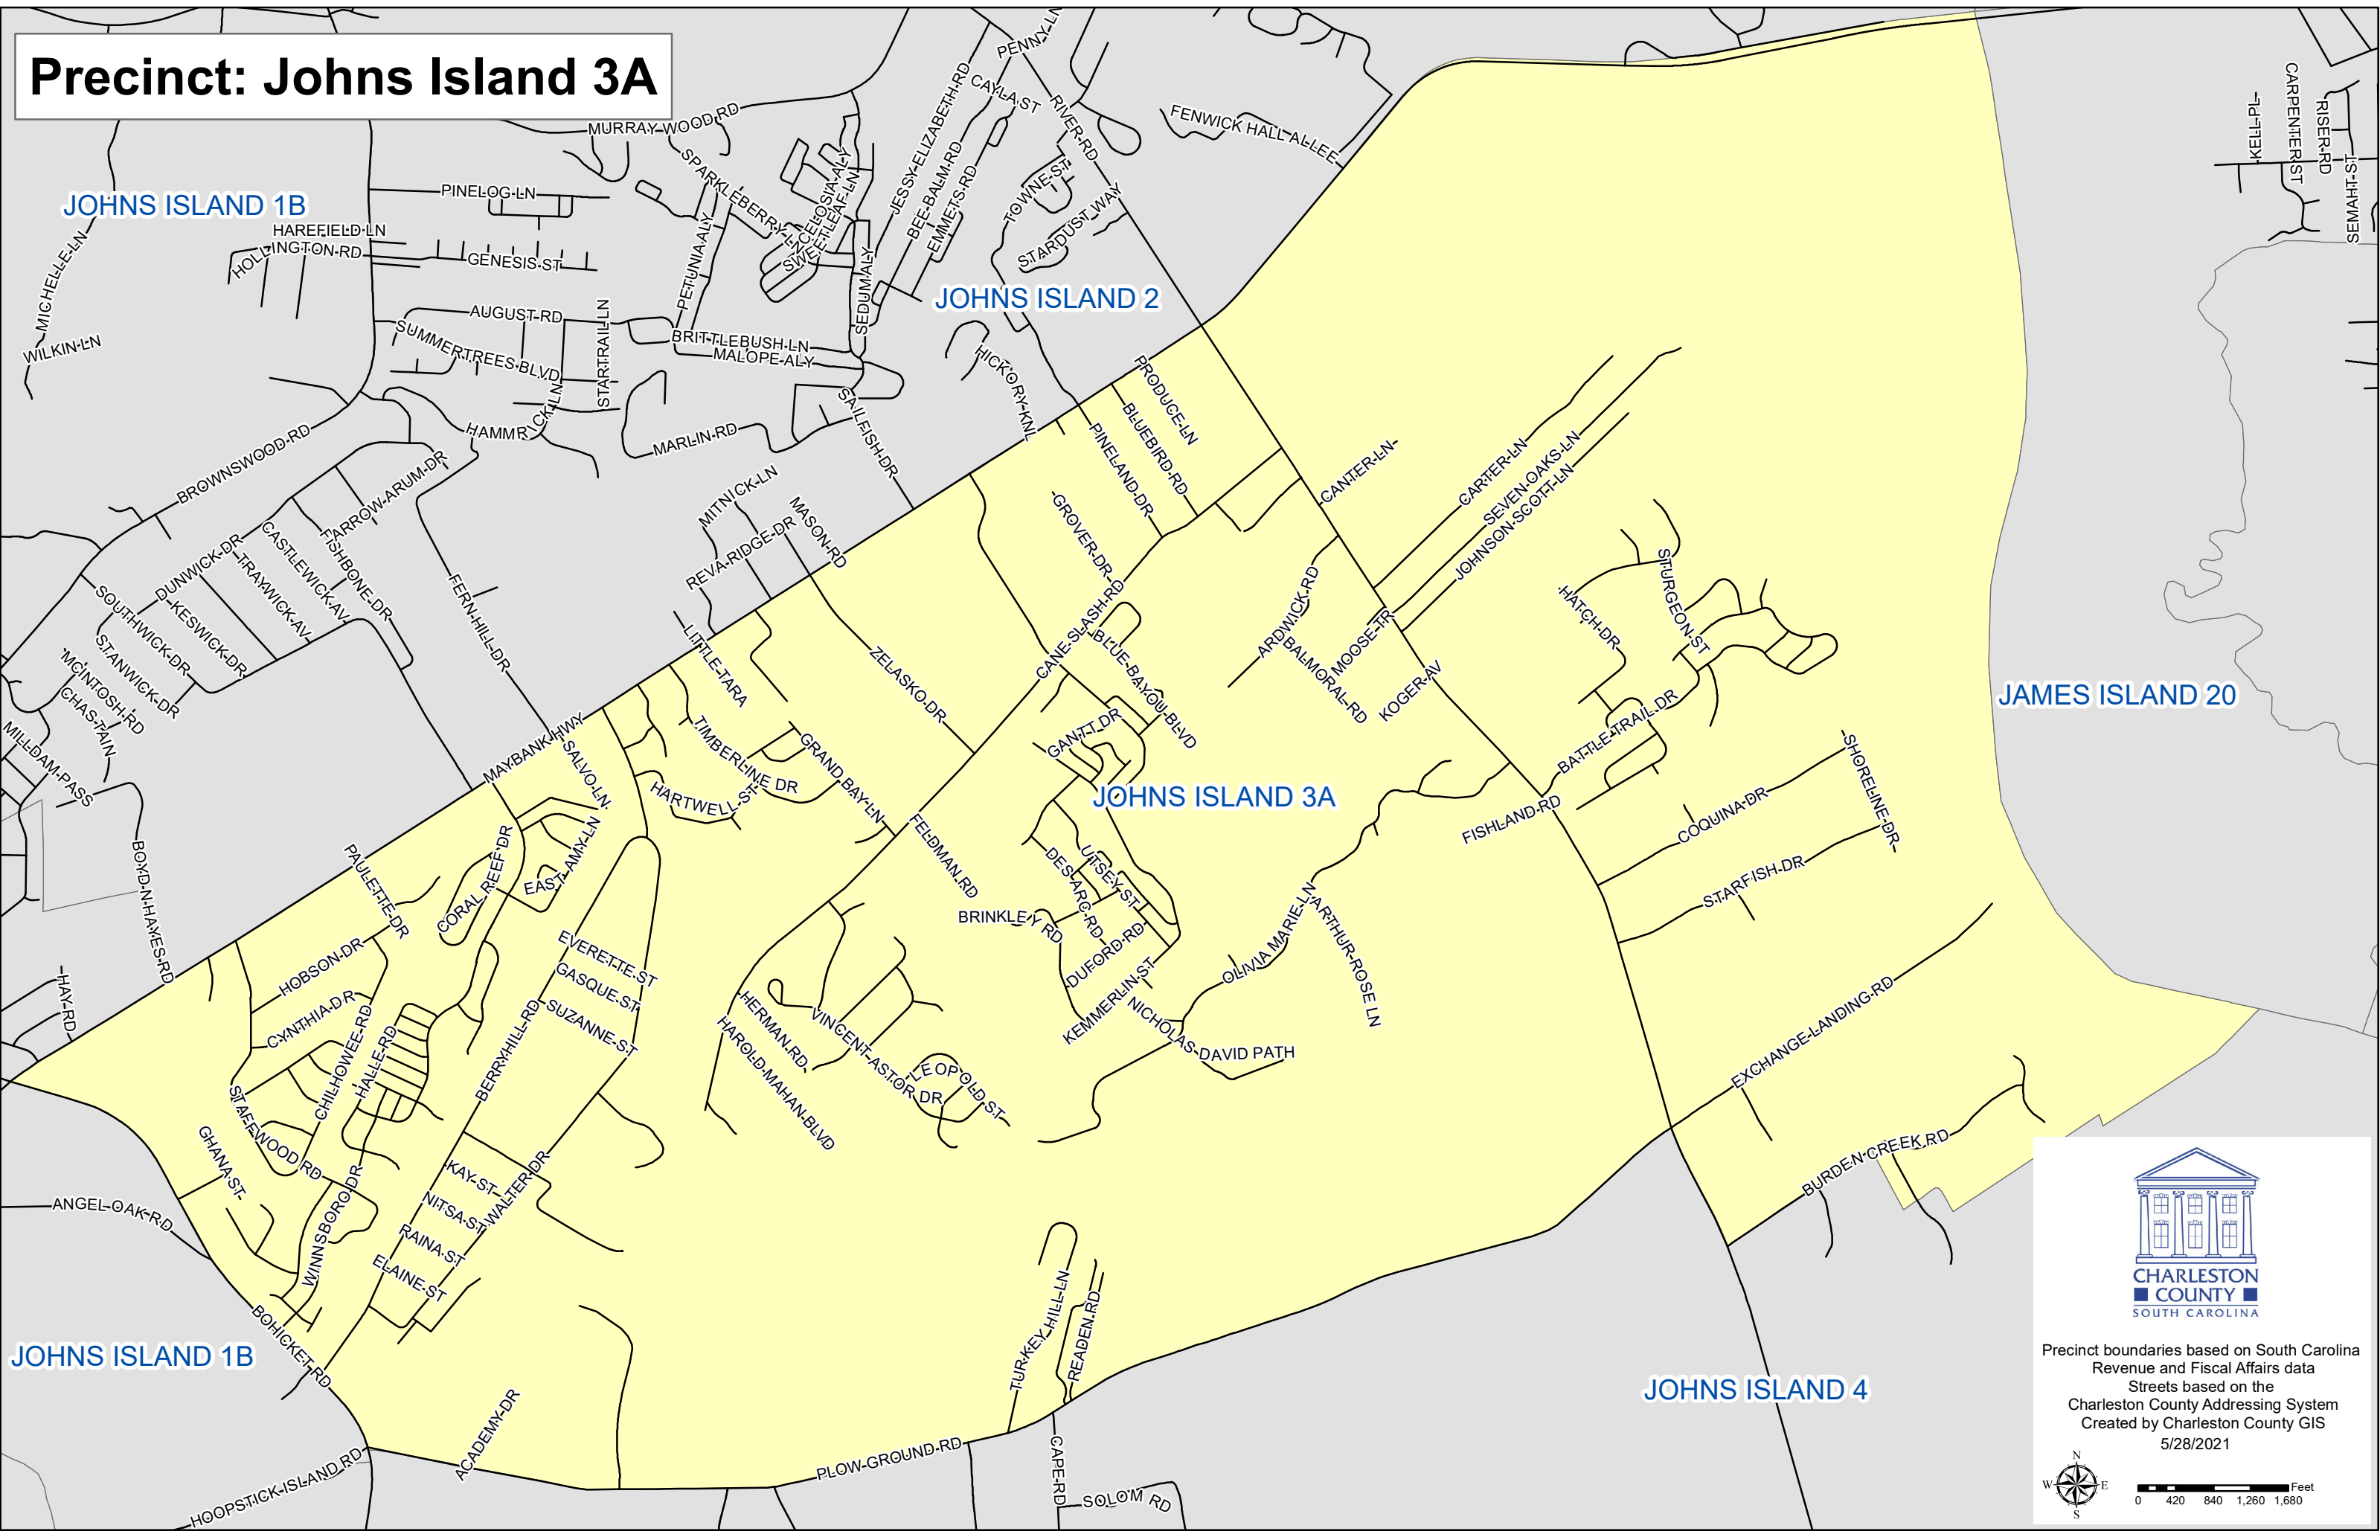

Precinct: Johns Island 3A

Precinct boundaries based on South Carolina Revenue and Fiscal Affairs data
Streets based on the Charleston County Addressing System
Created by Charleston County GIS
5/28/2021