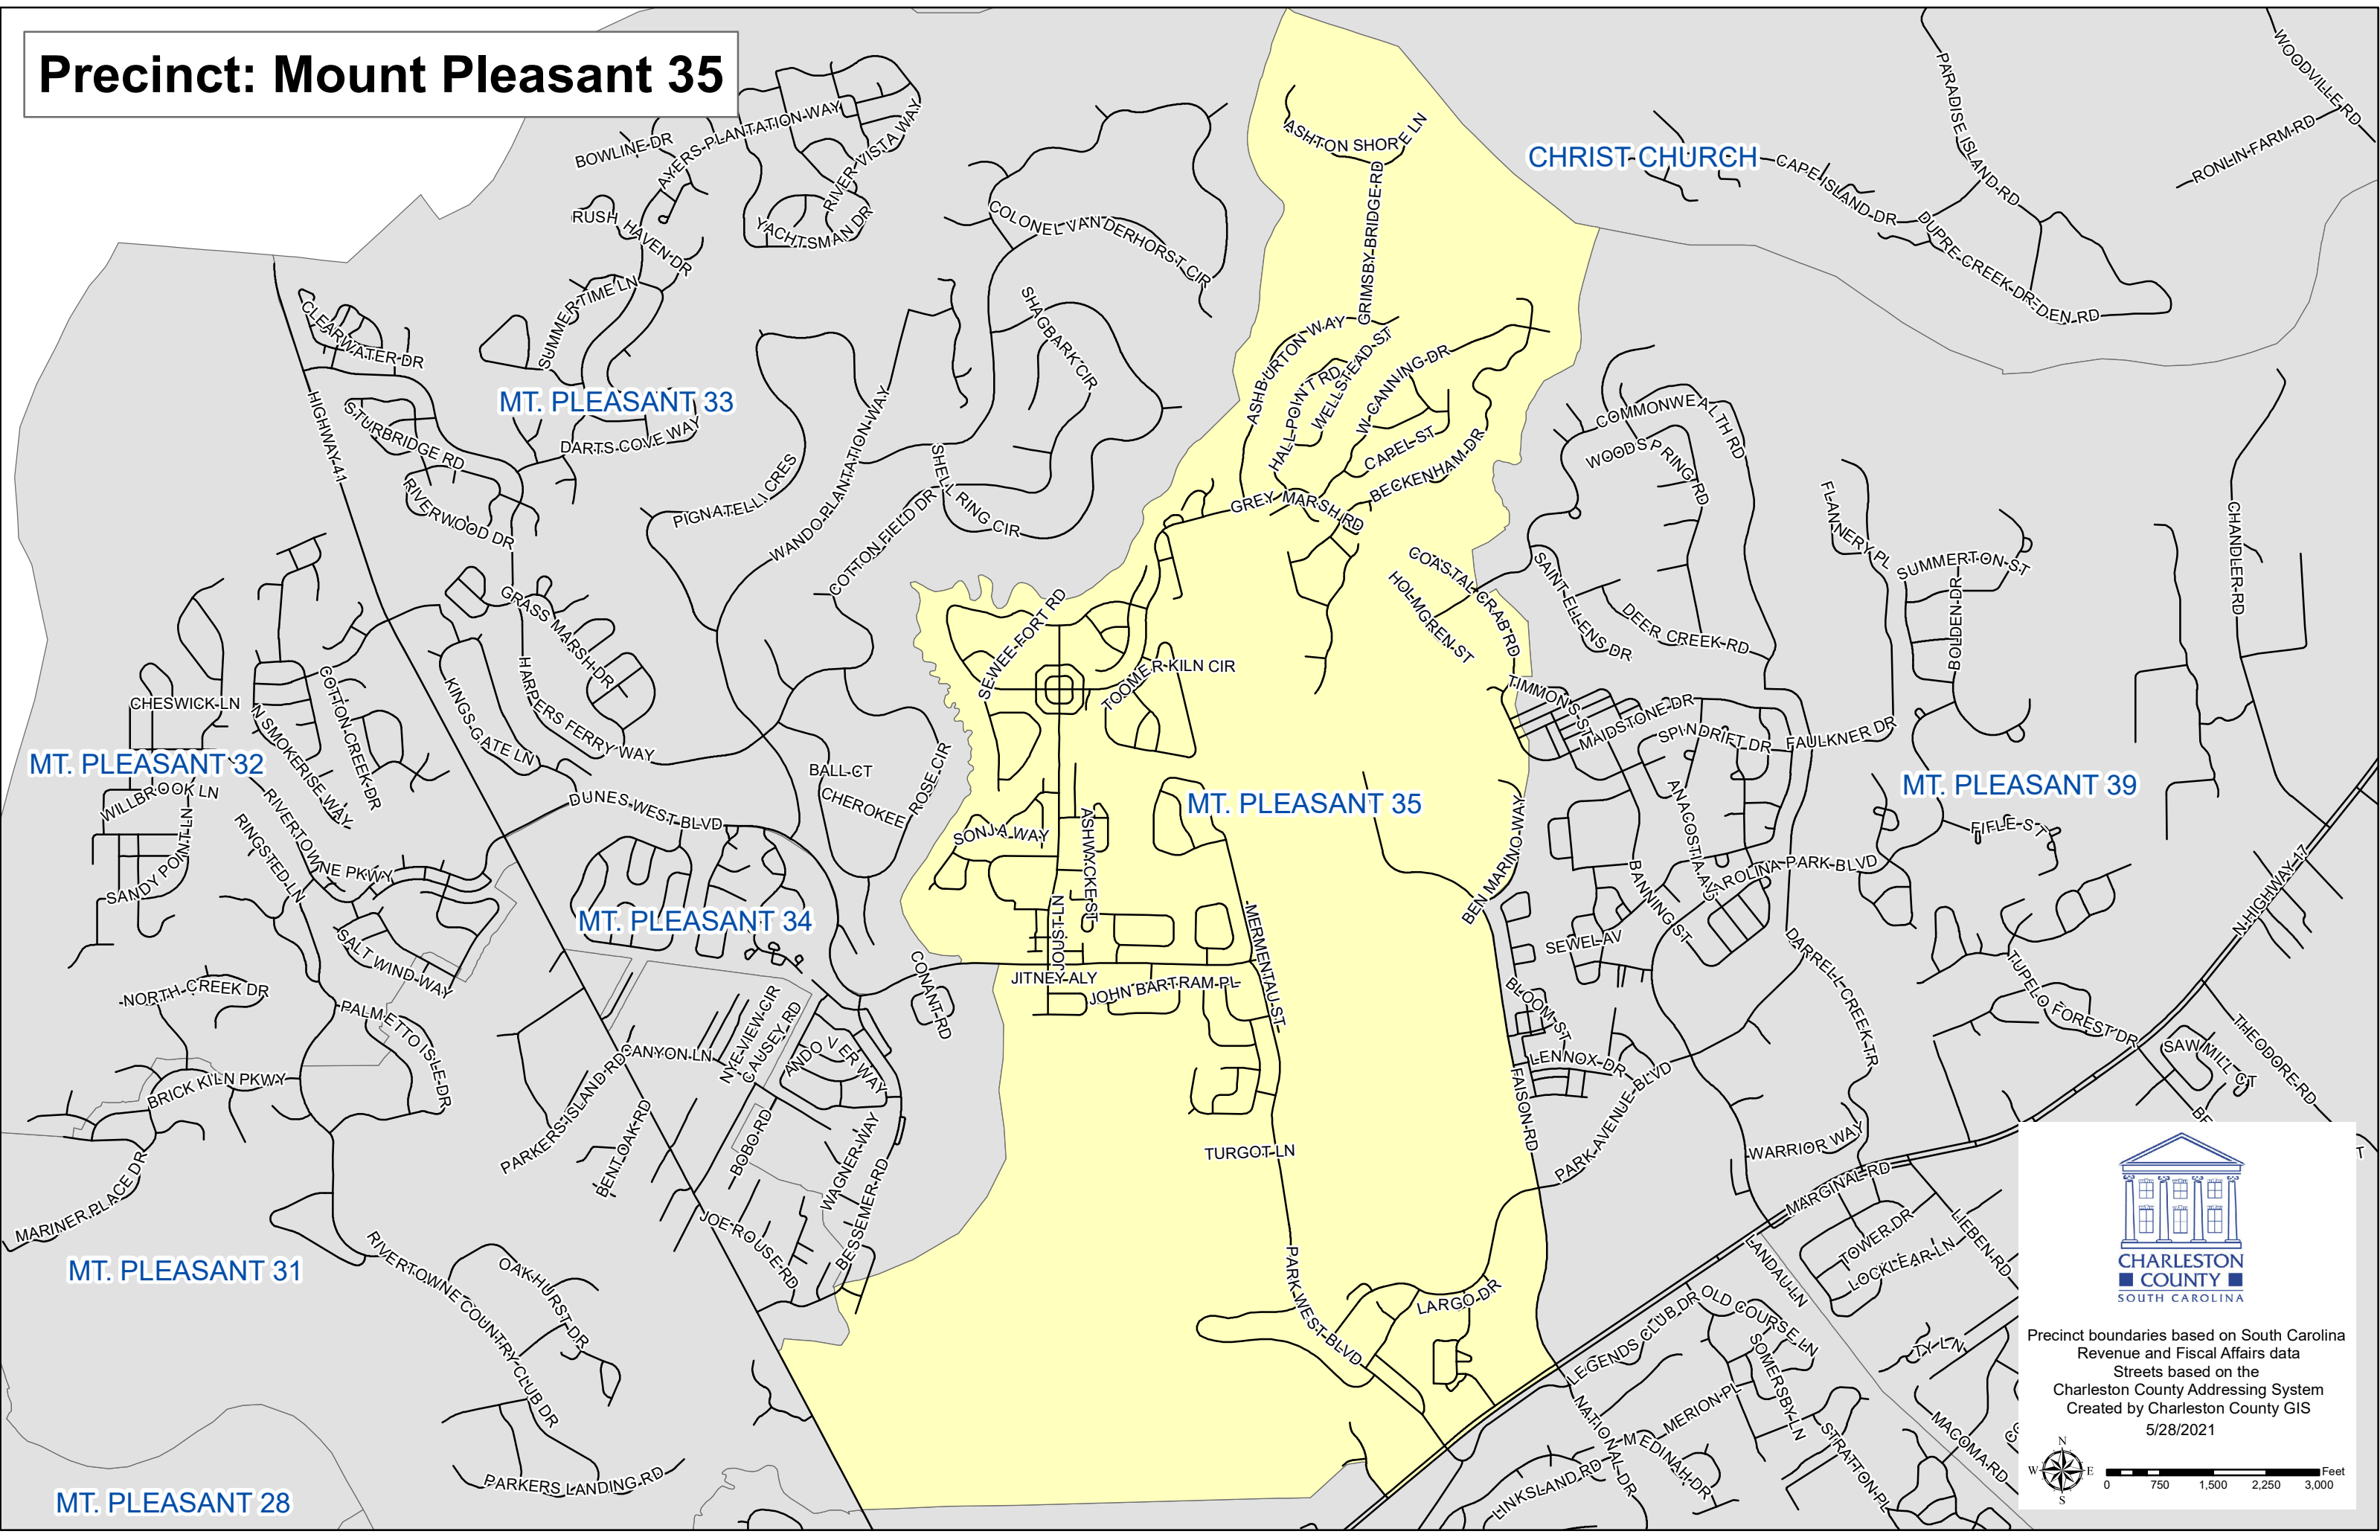

Precinct: Mount Pleasant 35

Precinct boundaries based on South Carolina Revenue and Fiscal Affairs data
Streets based on the Charleston County Addressing System
Created by Charleston County GIS
5/28/2021

MT. PLEASANT 28

MT. PLEASANT 31

MT. PLEASANT 32

MT. PLEASANT 33

MT. PLEASANT 34

MT. PLEASANT 35

MT. PLEASANT 39

CHRIST-CHURCH