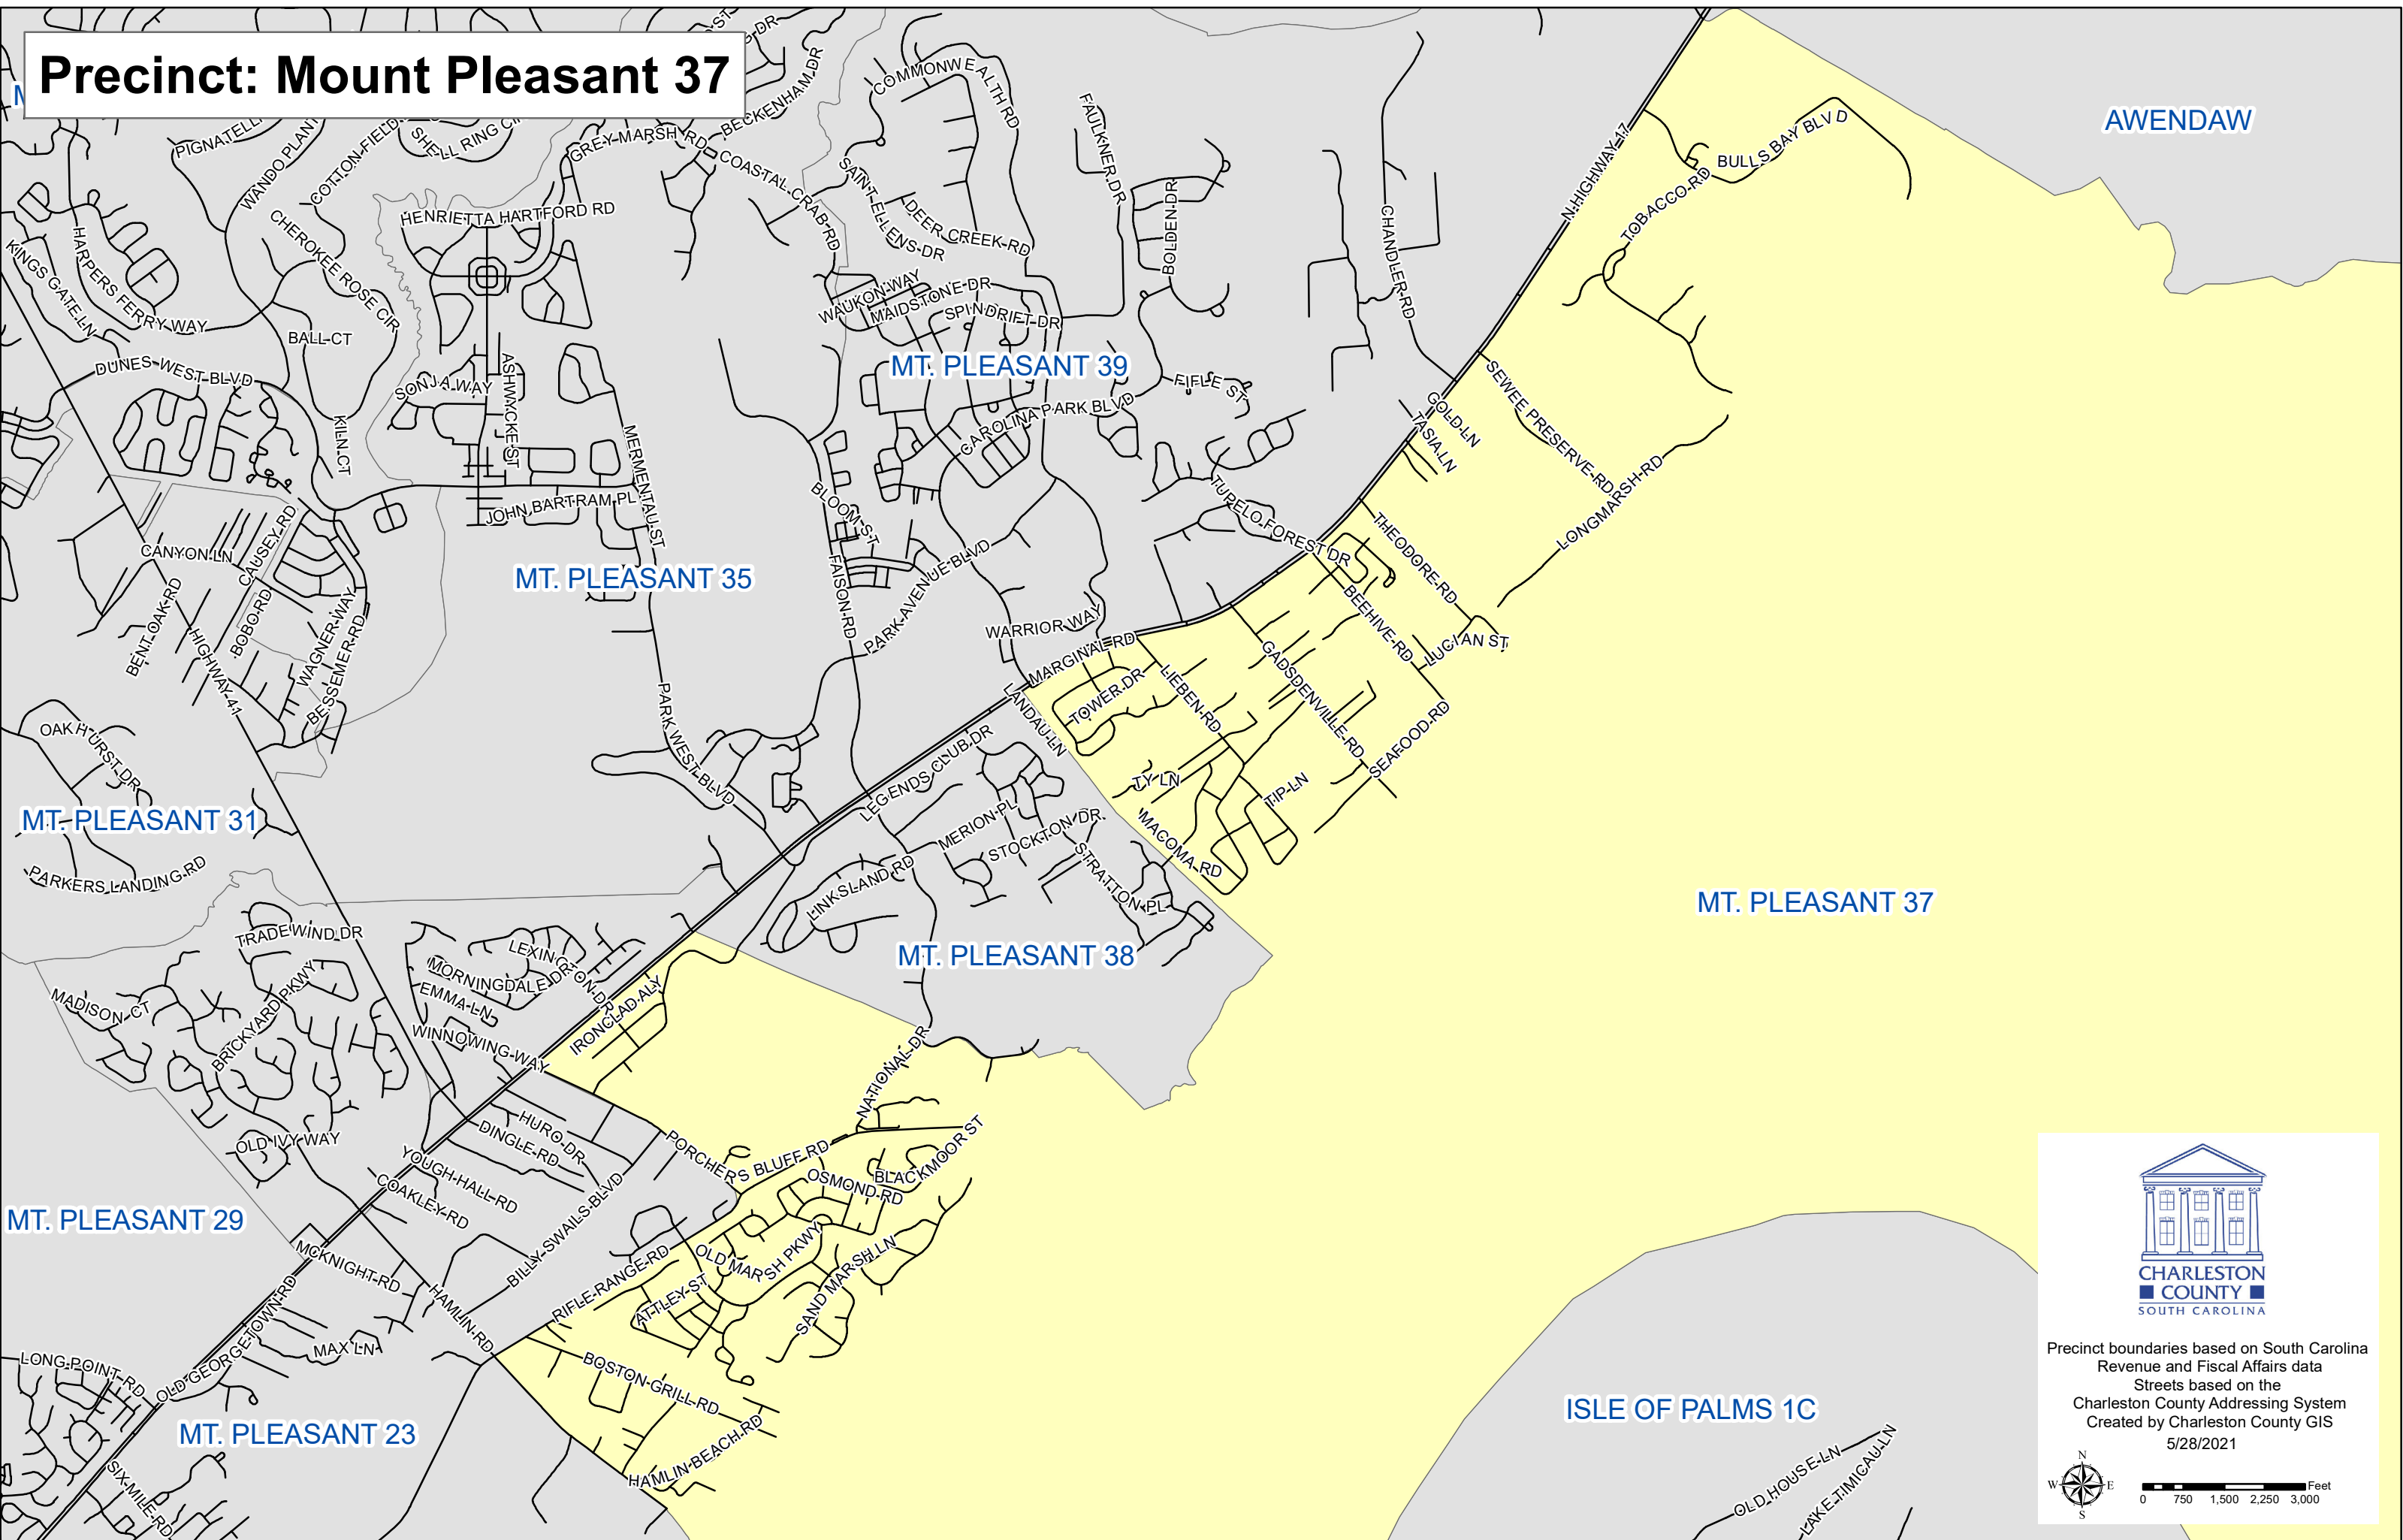

Precinct: Mount Pleasant 37

AWENDAW

Precinct boundaries based on South Carolina Revenue and Fiscal Affairs data
Streets based on the Charleston County Addressing System
Created by Charleston County GIS
5/28/2021