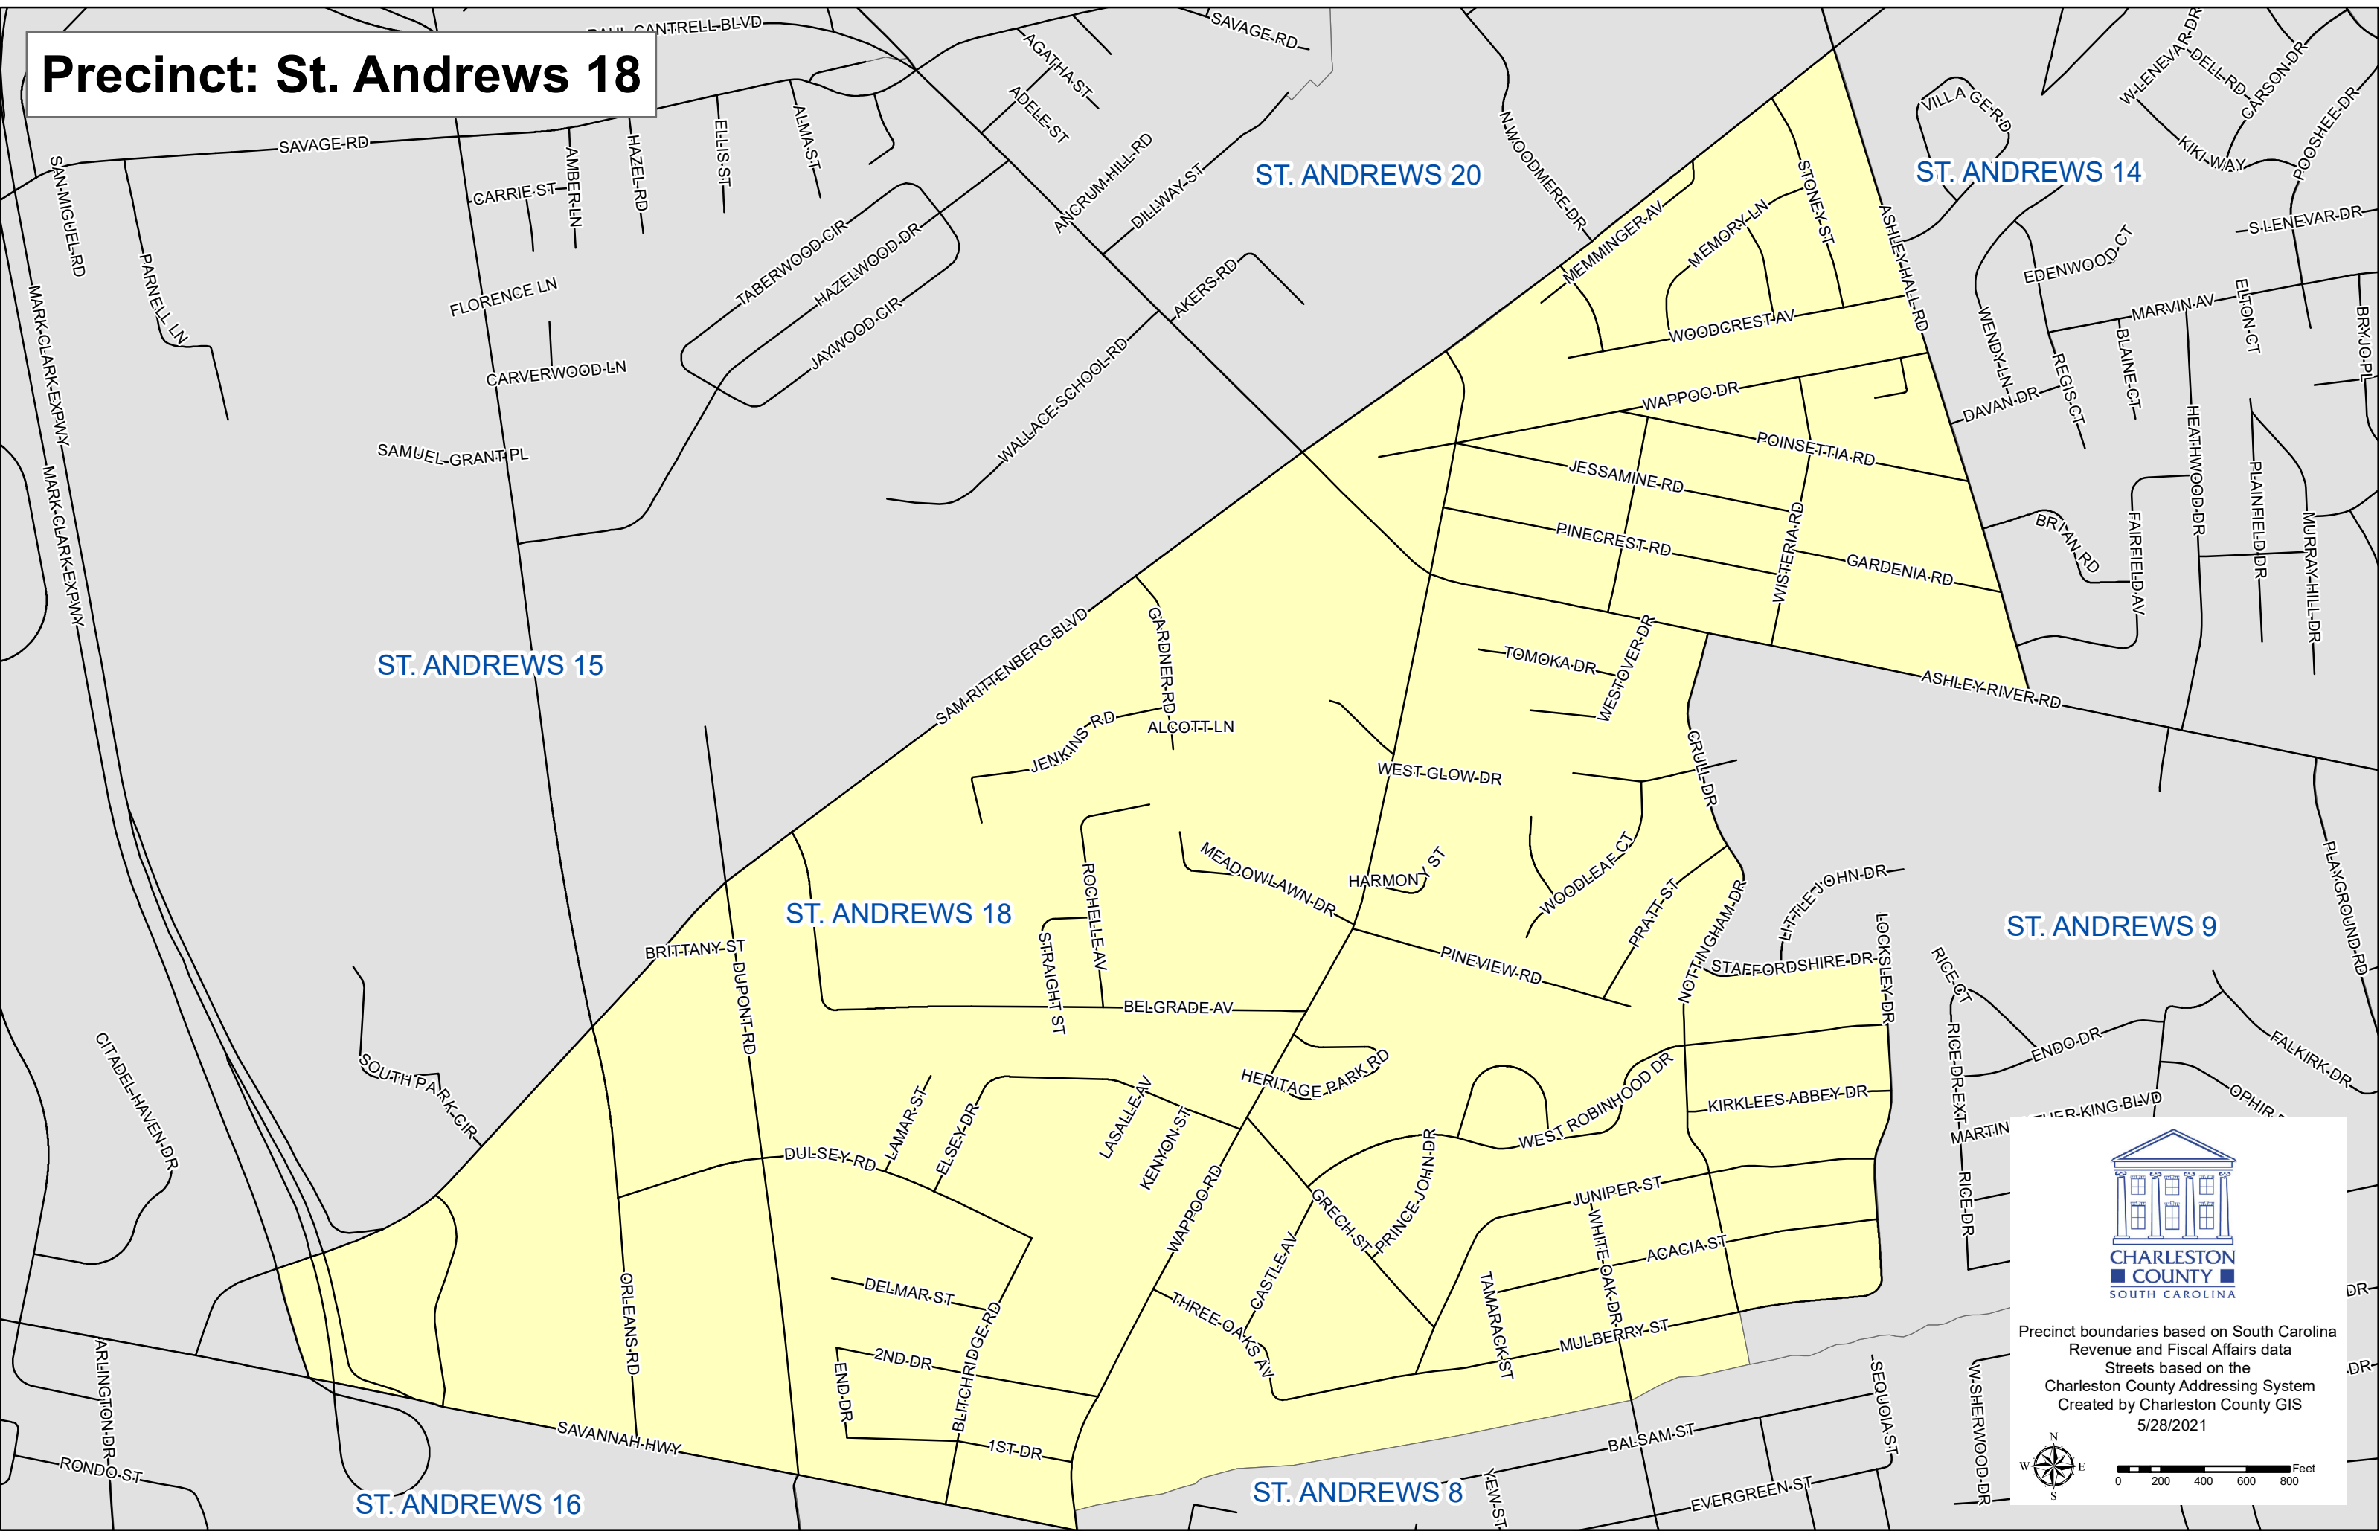

Precinct: St. Andrews 18

Precinct boundaries based on South Carolina Revenue and Fiscal Affairs data
Streets based on the Charleston County Addressing System
Created by Charleston County GIS
5/28/2021