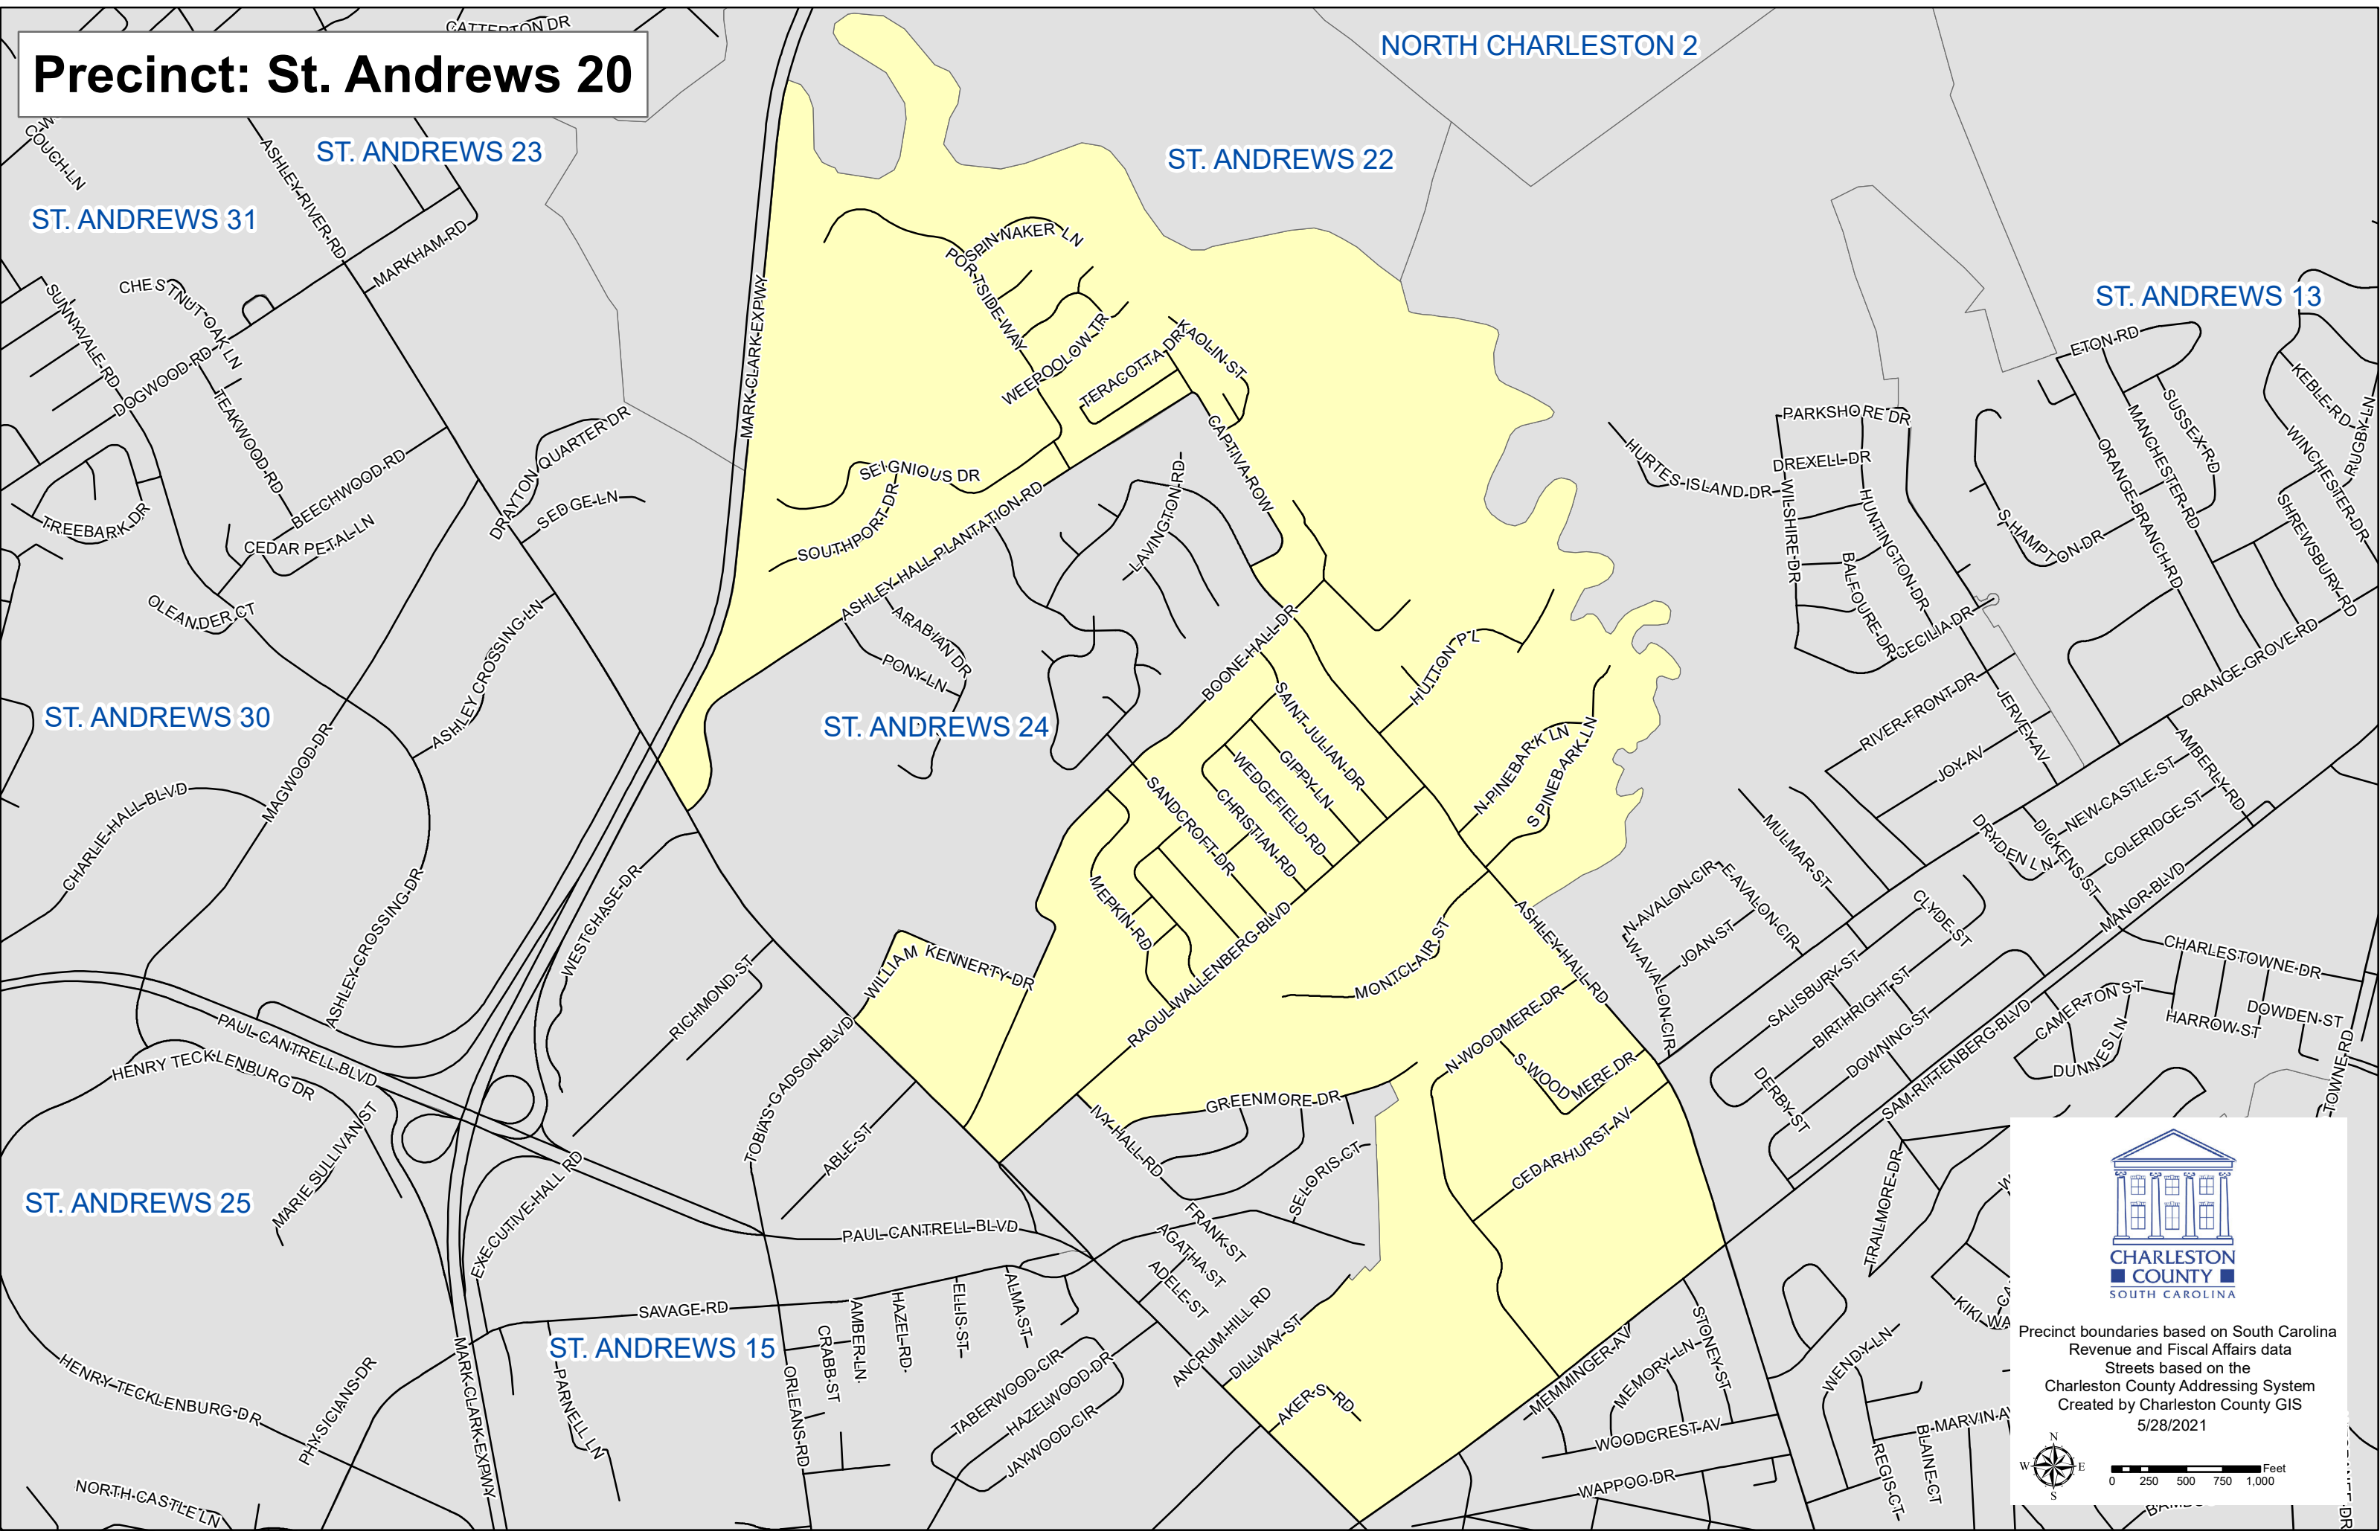

# Precinct: St. Andrews 20

Precinct boundaries based on South Carolina Revenue and Fiscal Affairs data  
Streets based on the Charleston County Addressing System  
Created by Charleston County GIS  
5/28/2021