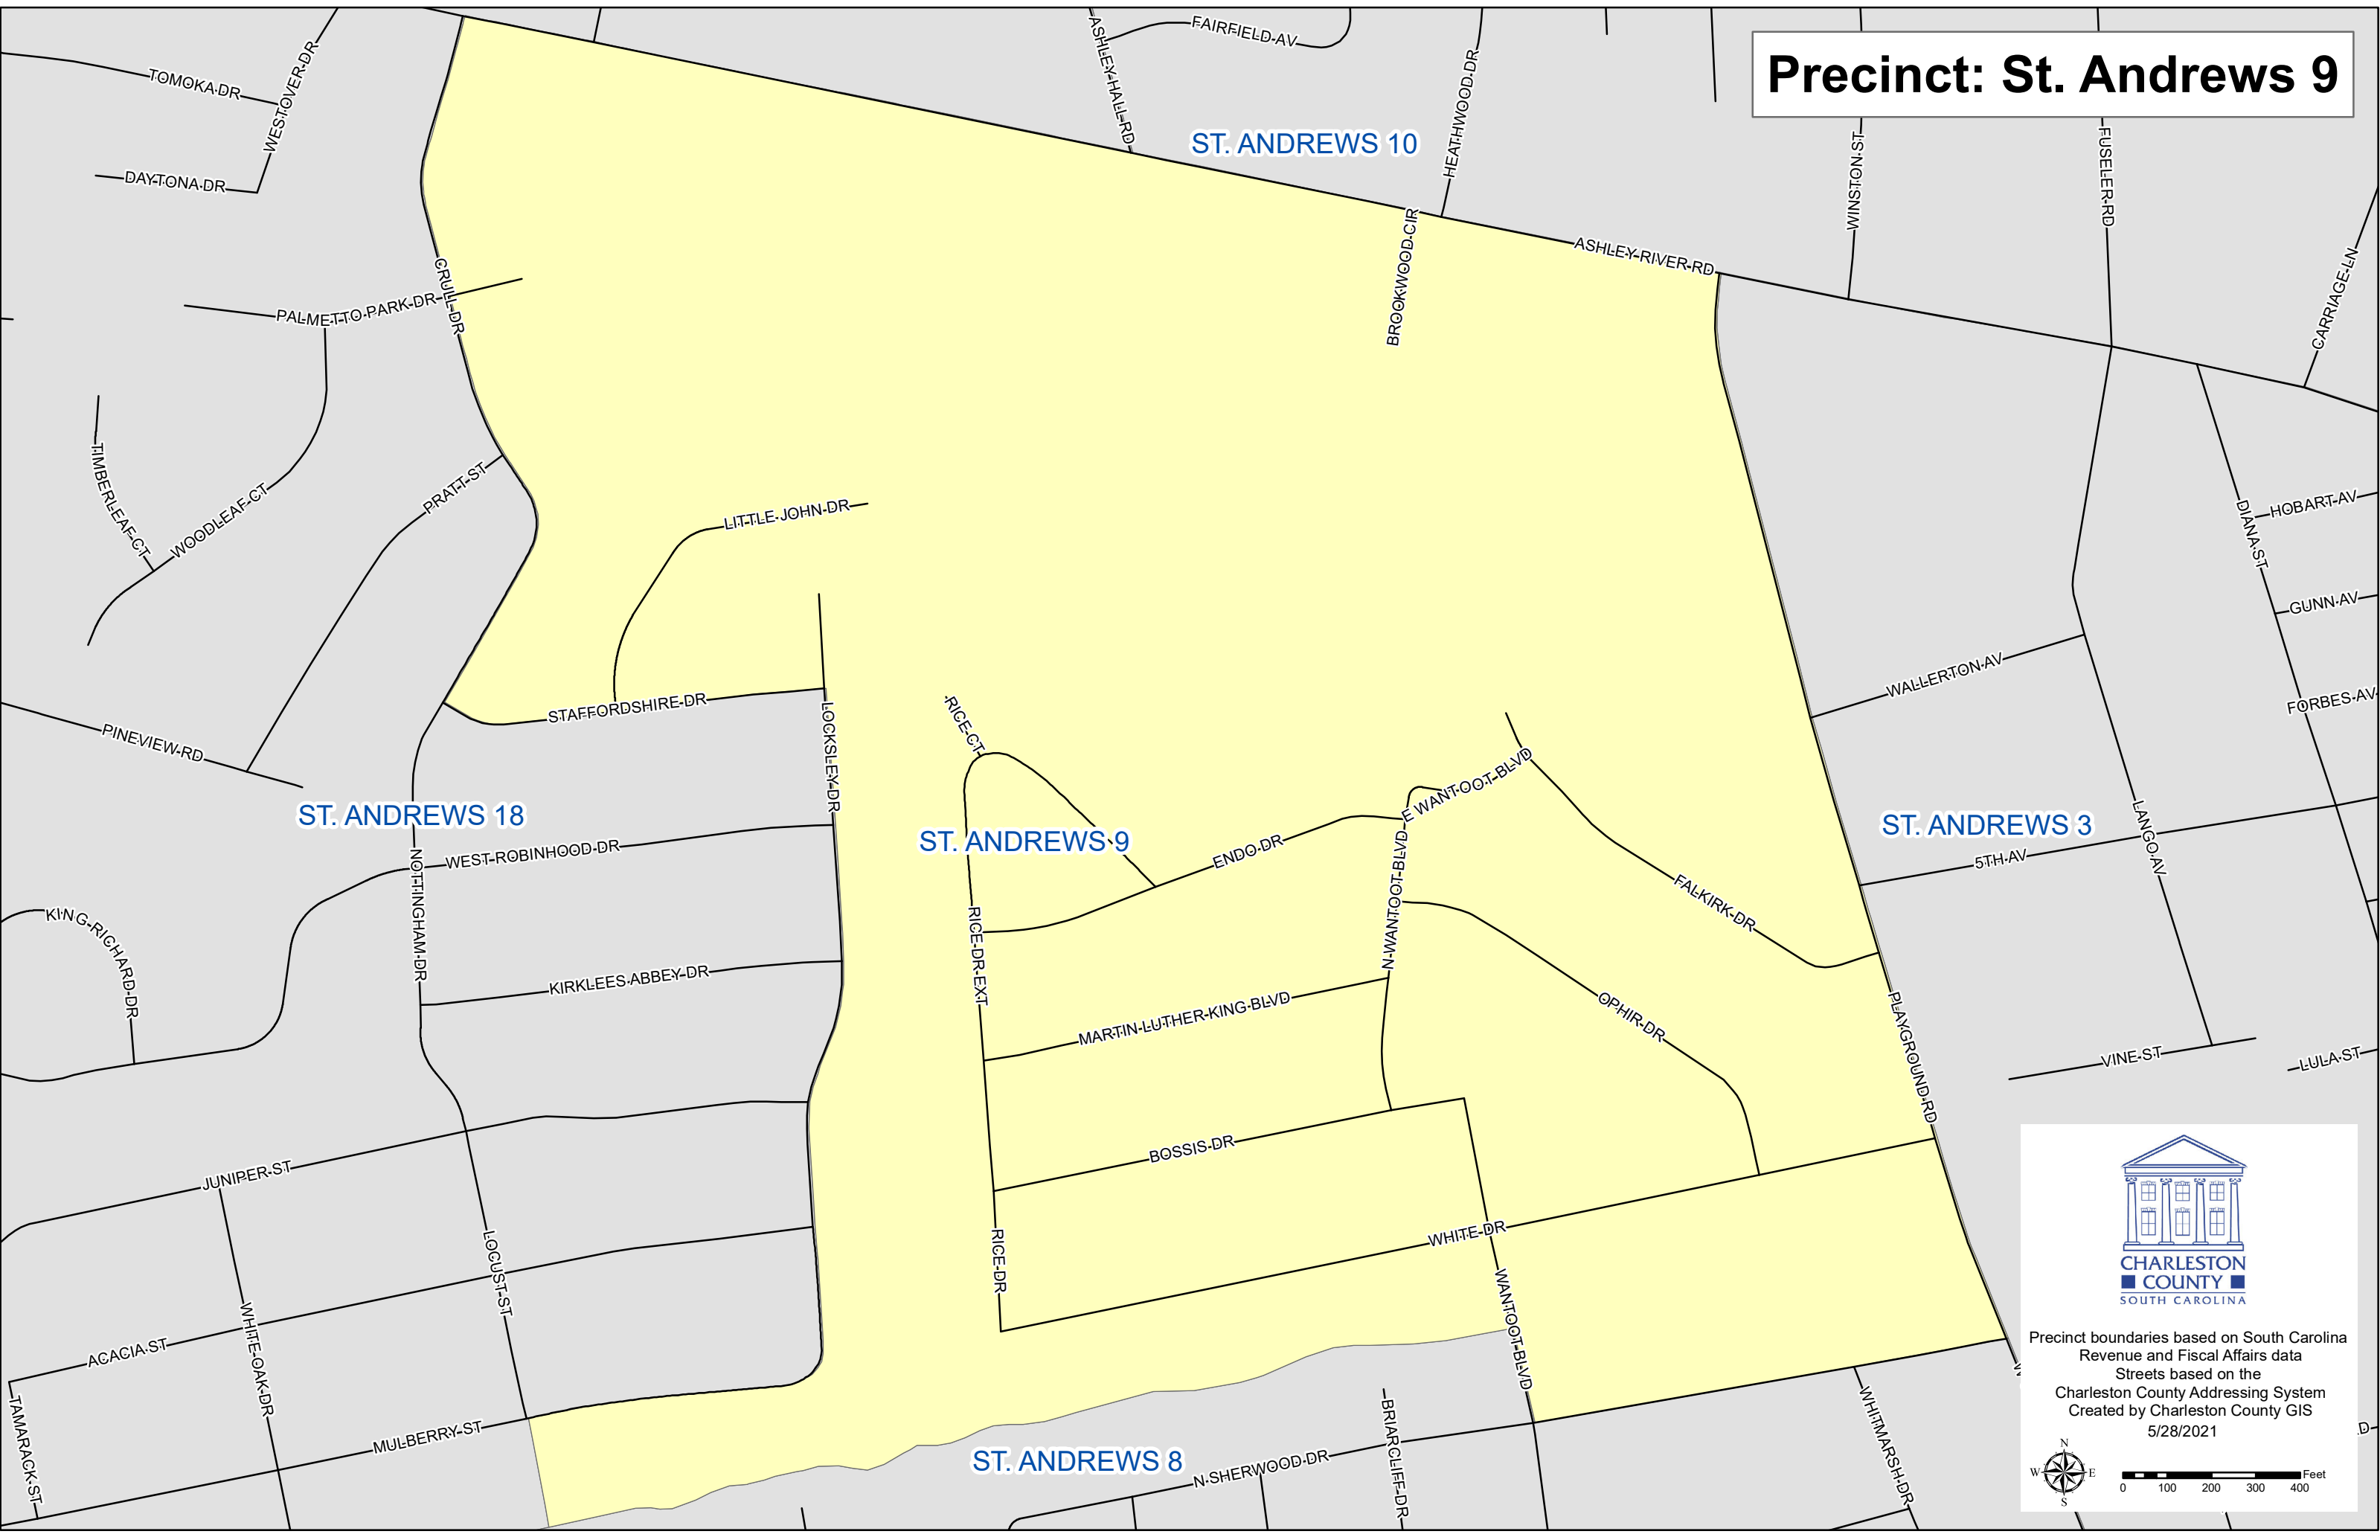

Precinct: St. Andrews 9

CHARLESTON COUNTY SOUTH CAROLINA

Precinct boundaries based on South Carolina Revenue and Fiscal Affairs data
Streets based on the Charleston County Addressing System
Created by Charleston County GIS
5/28/2021

0 100 200 300 400 Feet