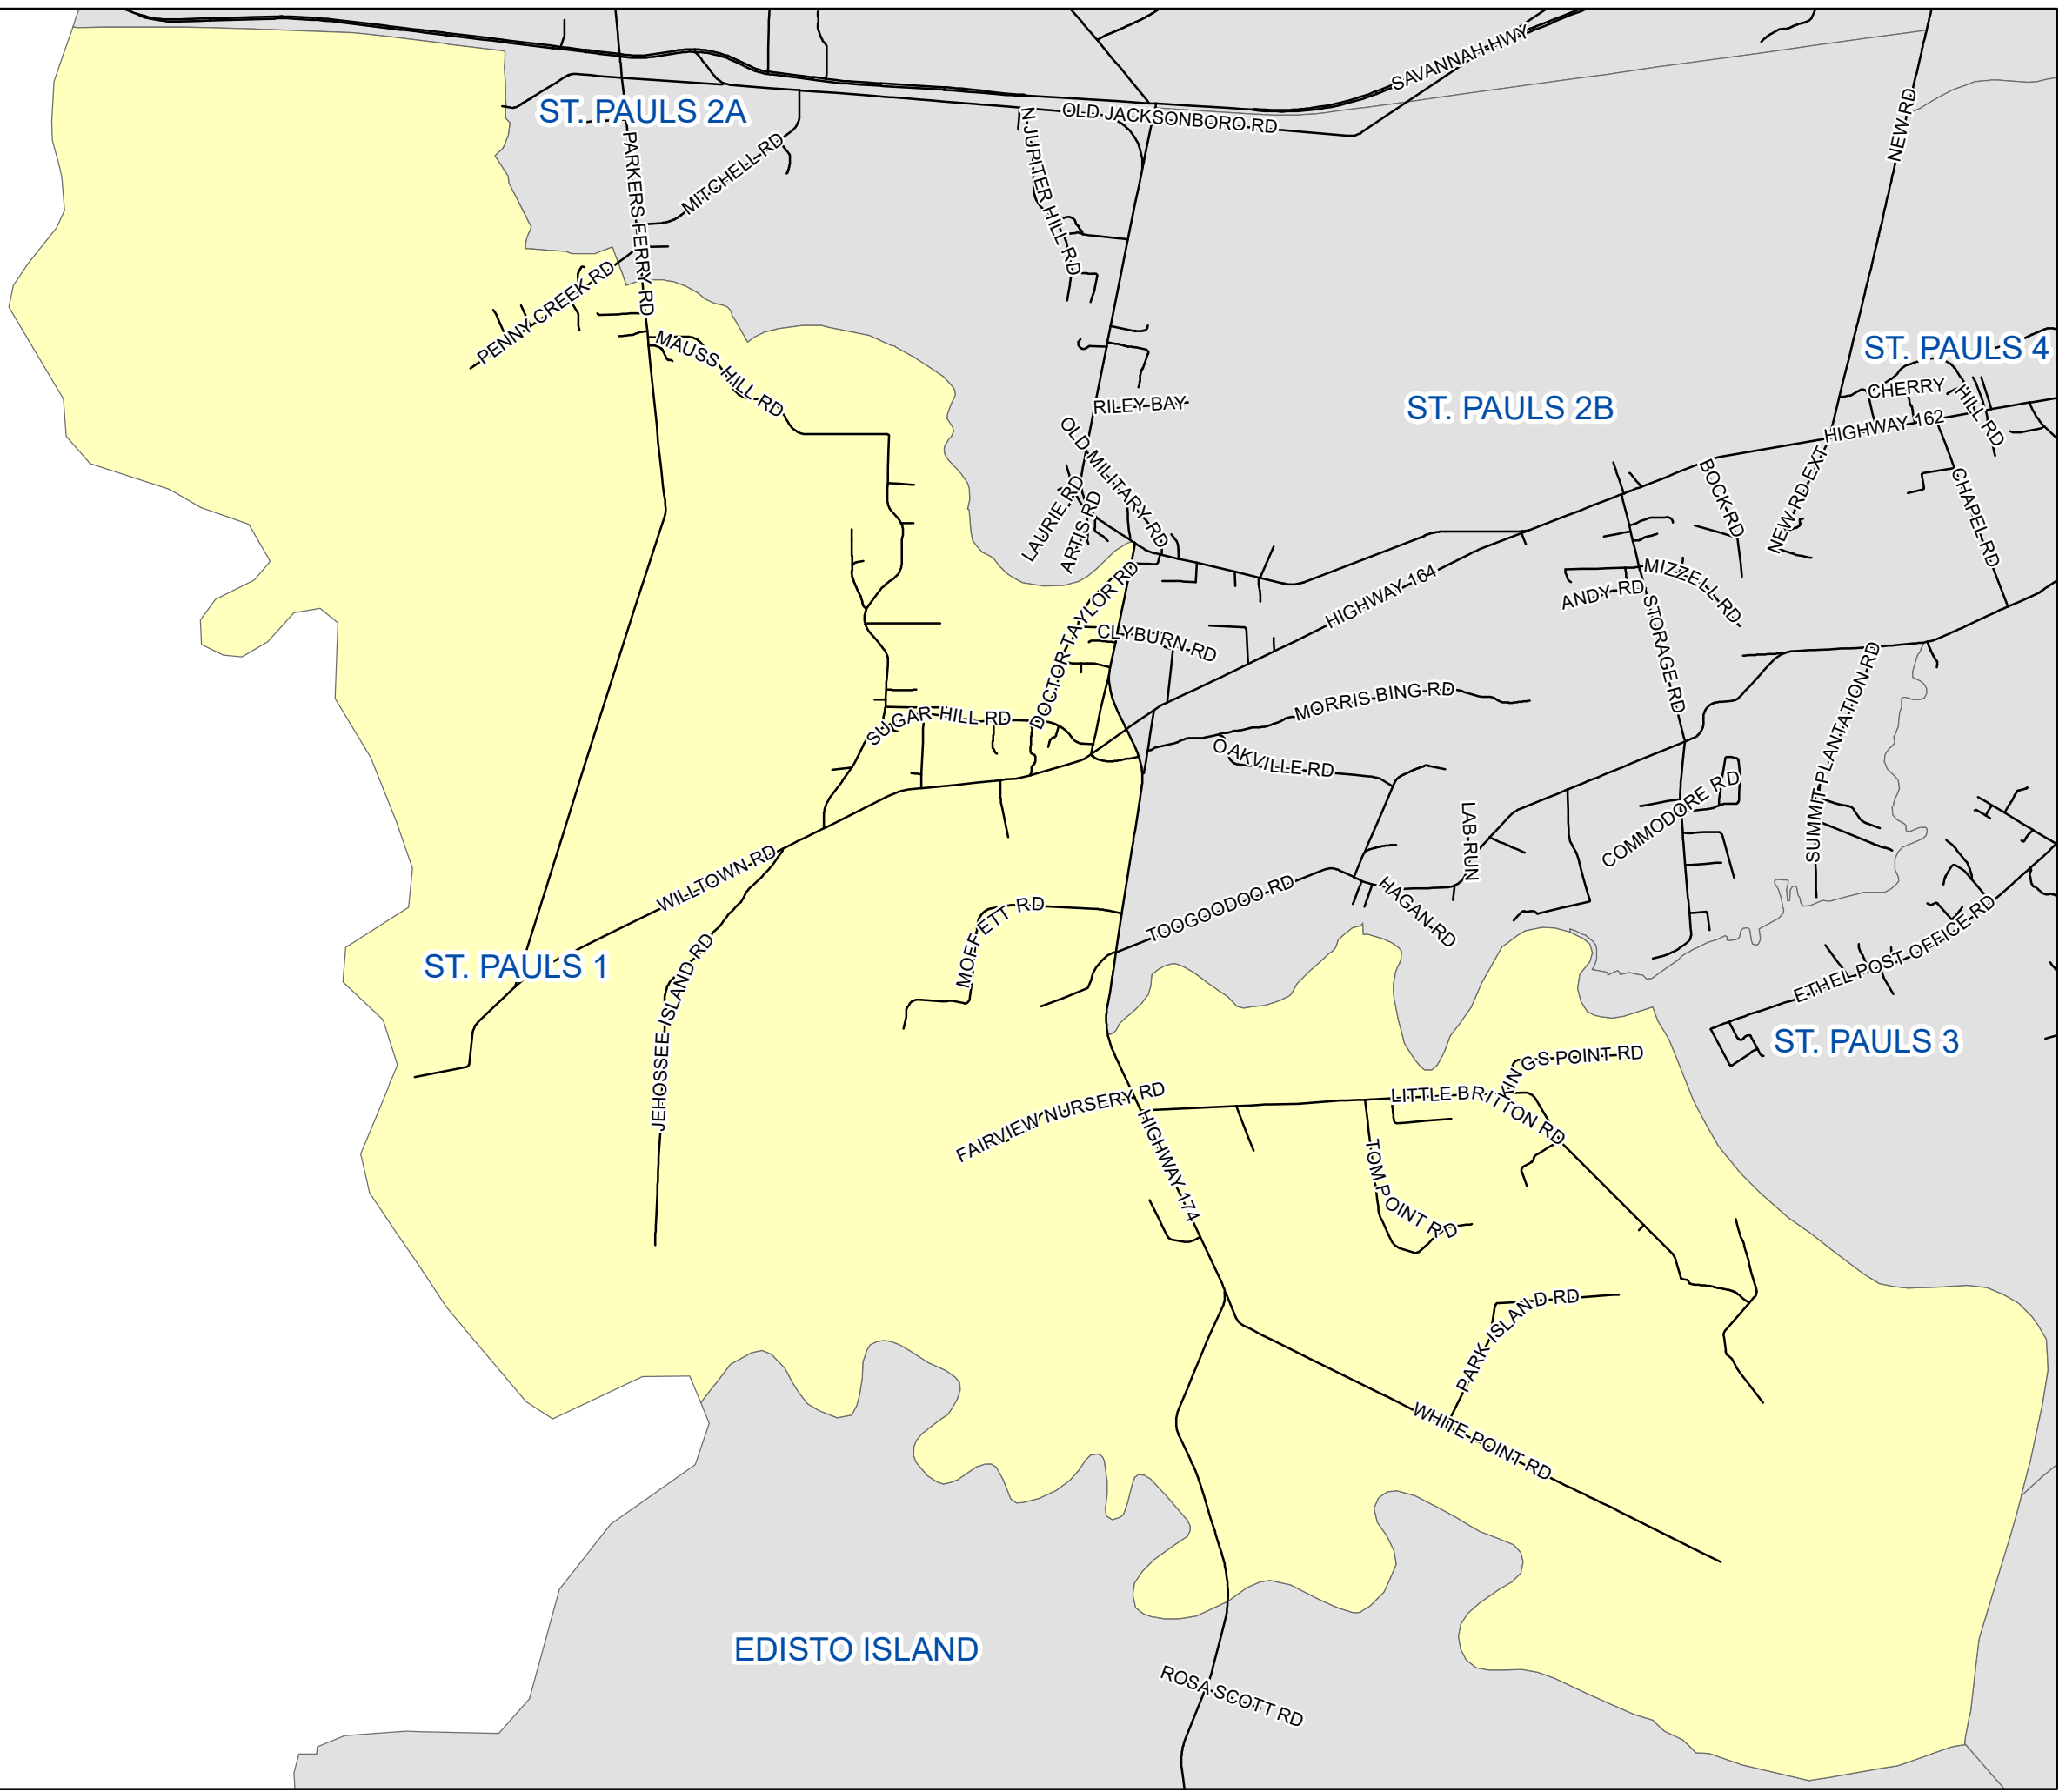

# Precinct: St. Pauls 1

Precinct boundaries based on South Carolina Revenue and Fiscal Affairs data  
Streets based on the Charleston County Addressing System  
Created by Charleston County GIS  
5/28/2021