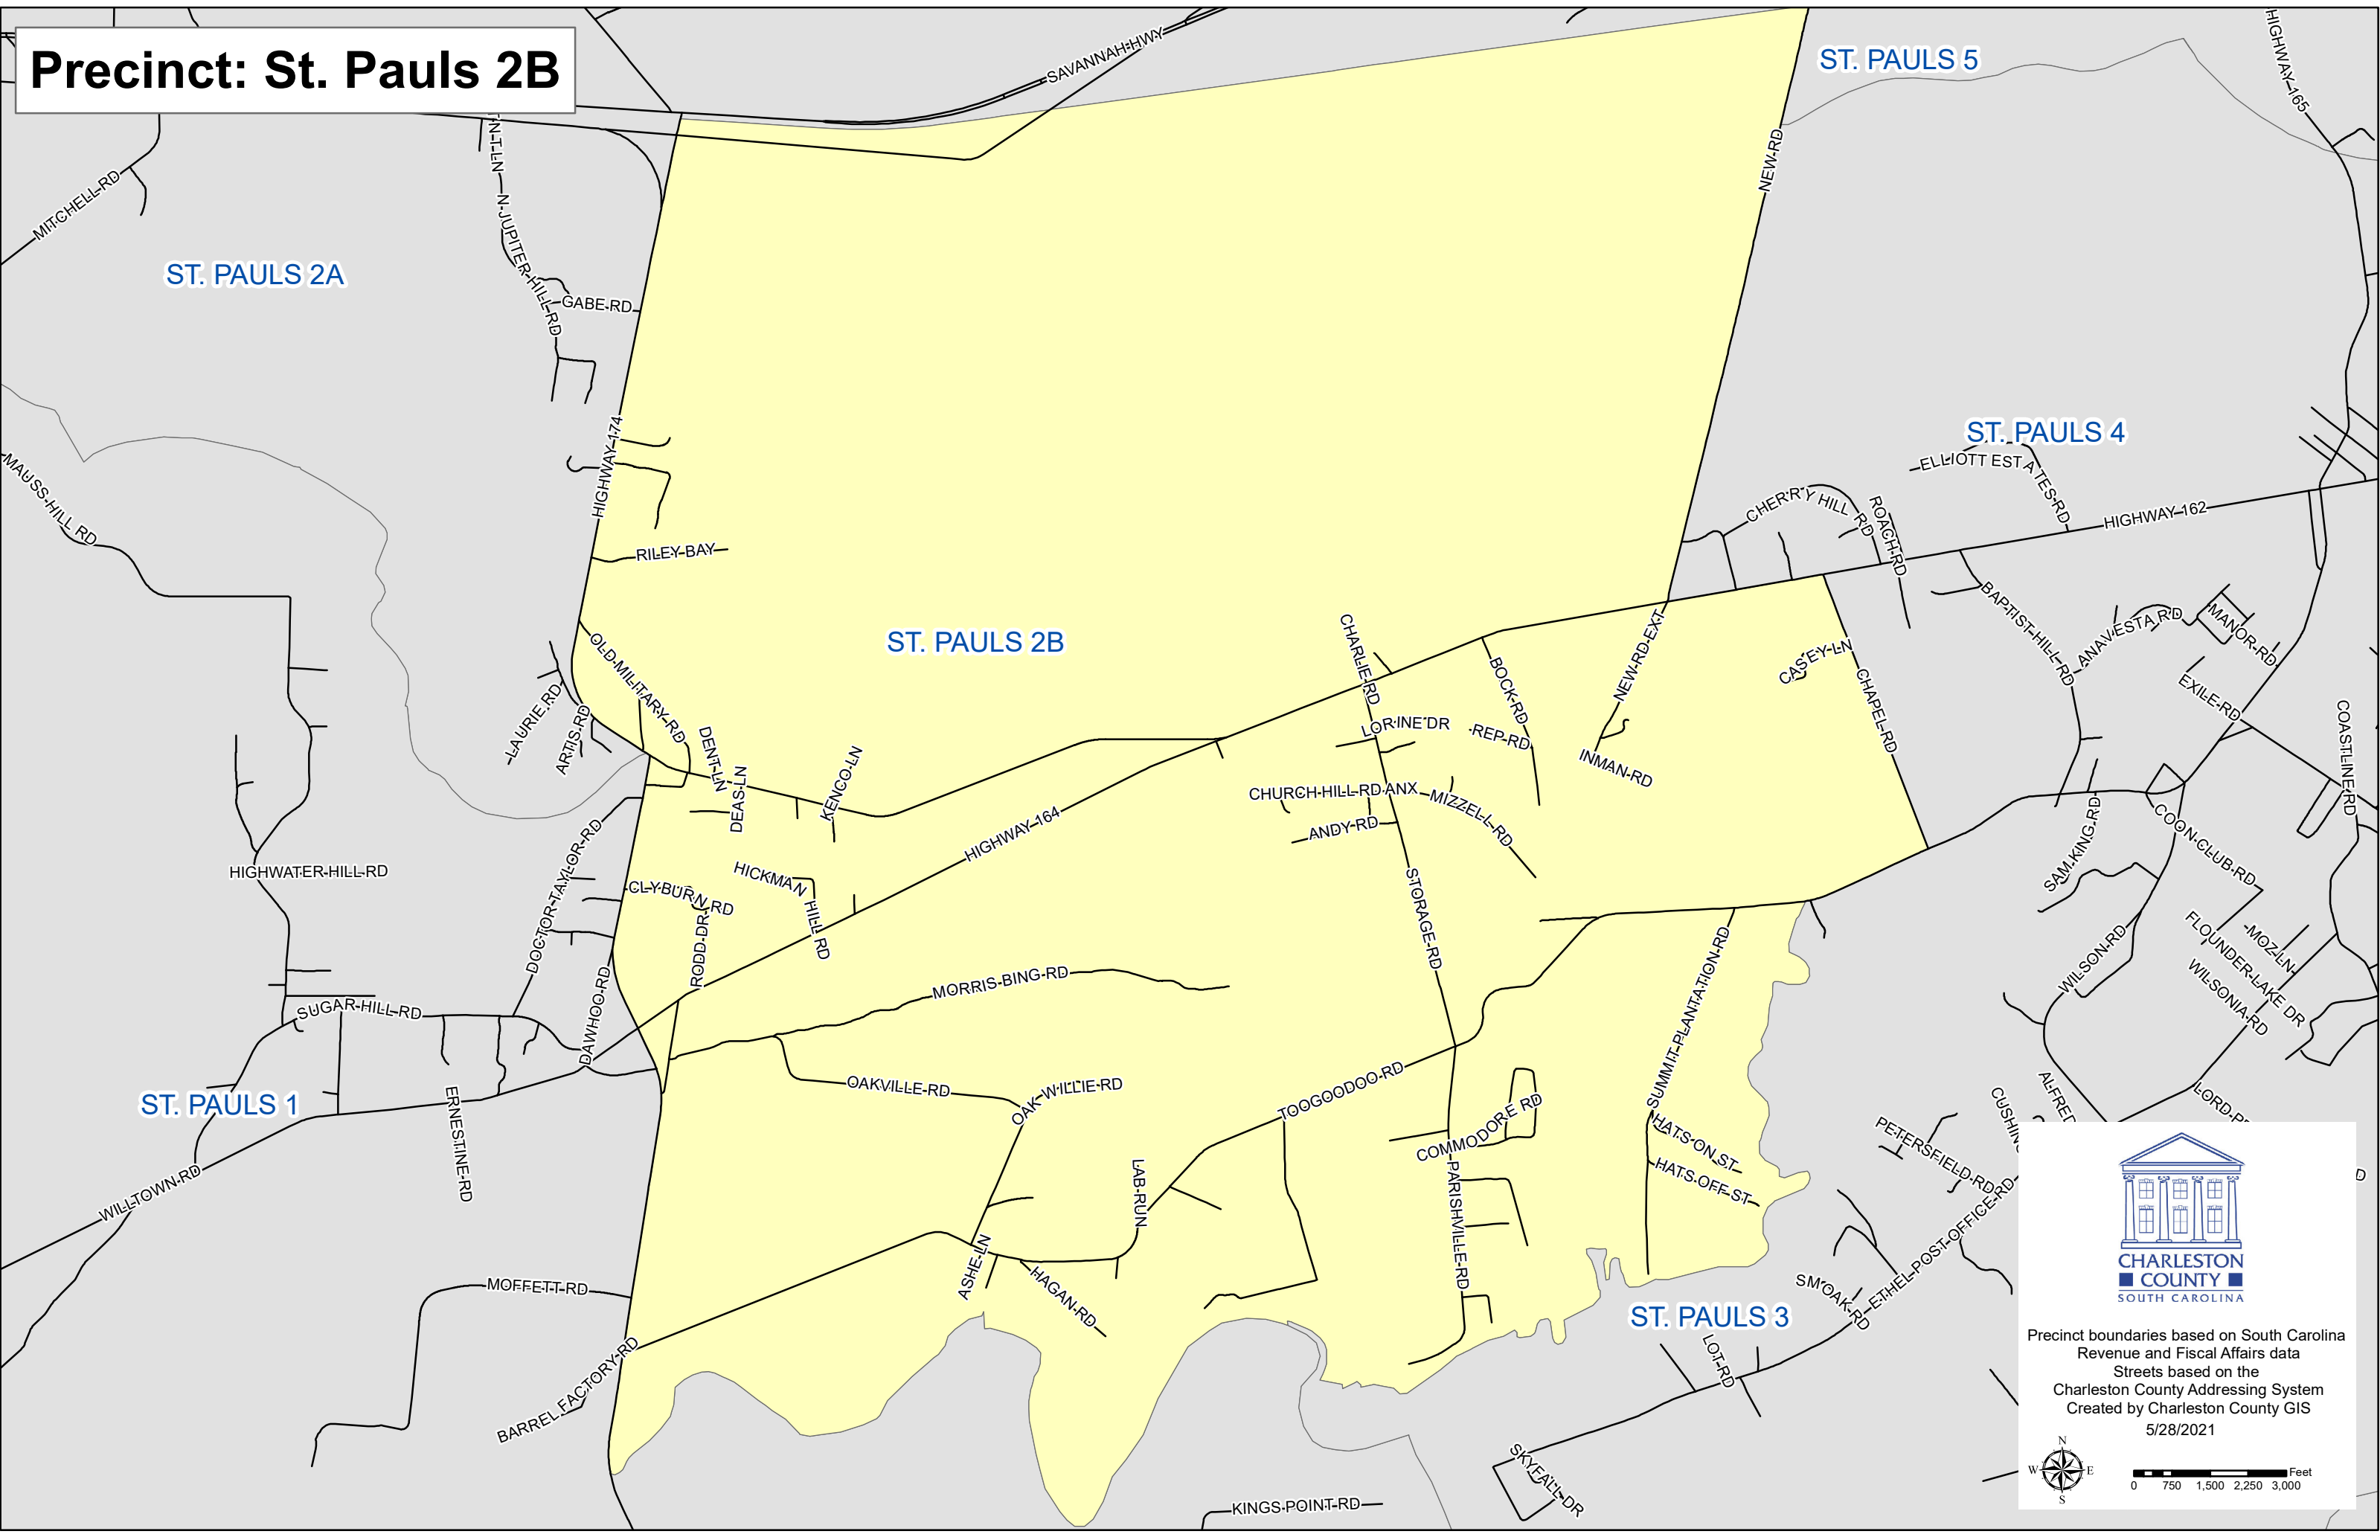

Precinct: St. Pauls 2B

CHARLESTON COUNTY
SOUTH CAROLINA

Precinct boundaries based on South Carolina Revenue and Fiscal Affairs data
Streets based on the Charleston County Addressing System
Created by Charleston County GIS
5/28/2021

0 750 1,500 2,250 3,000 Feet