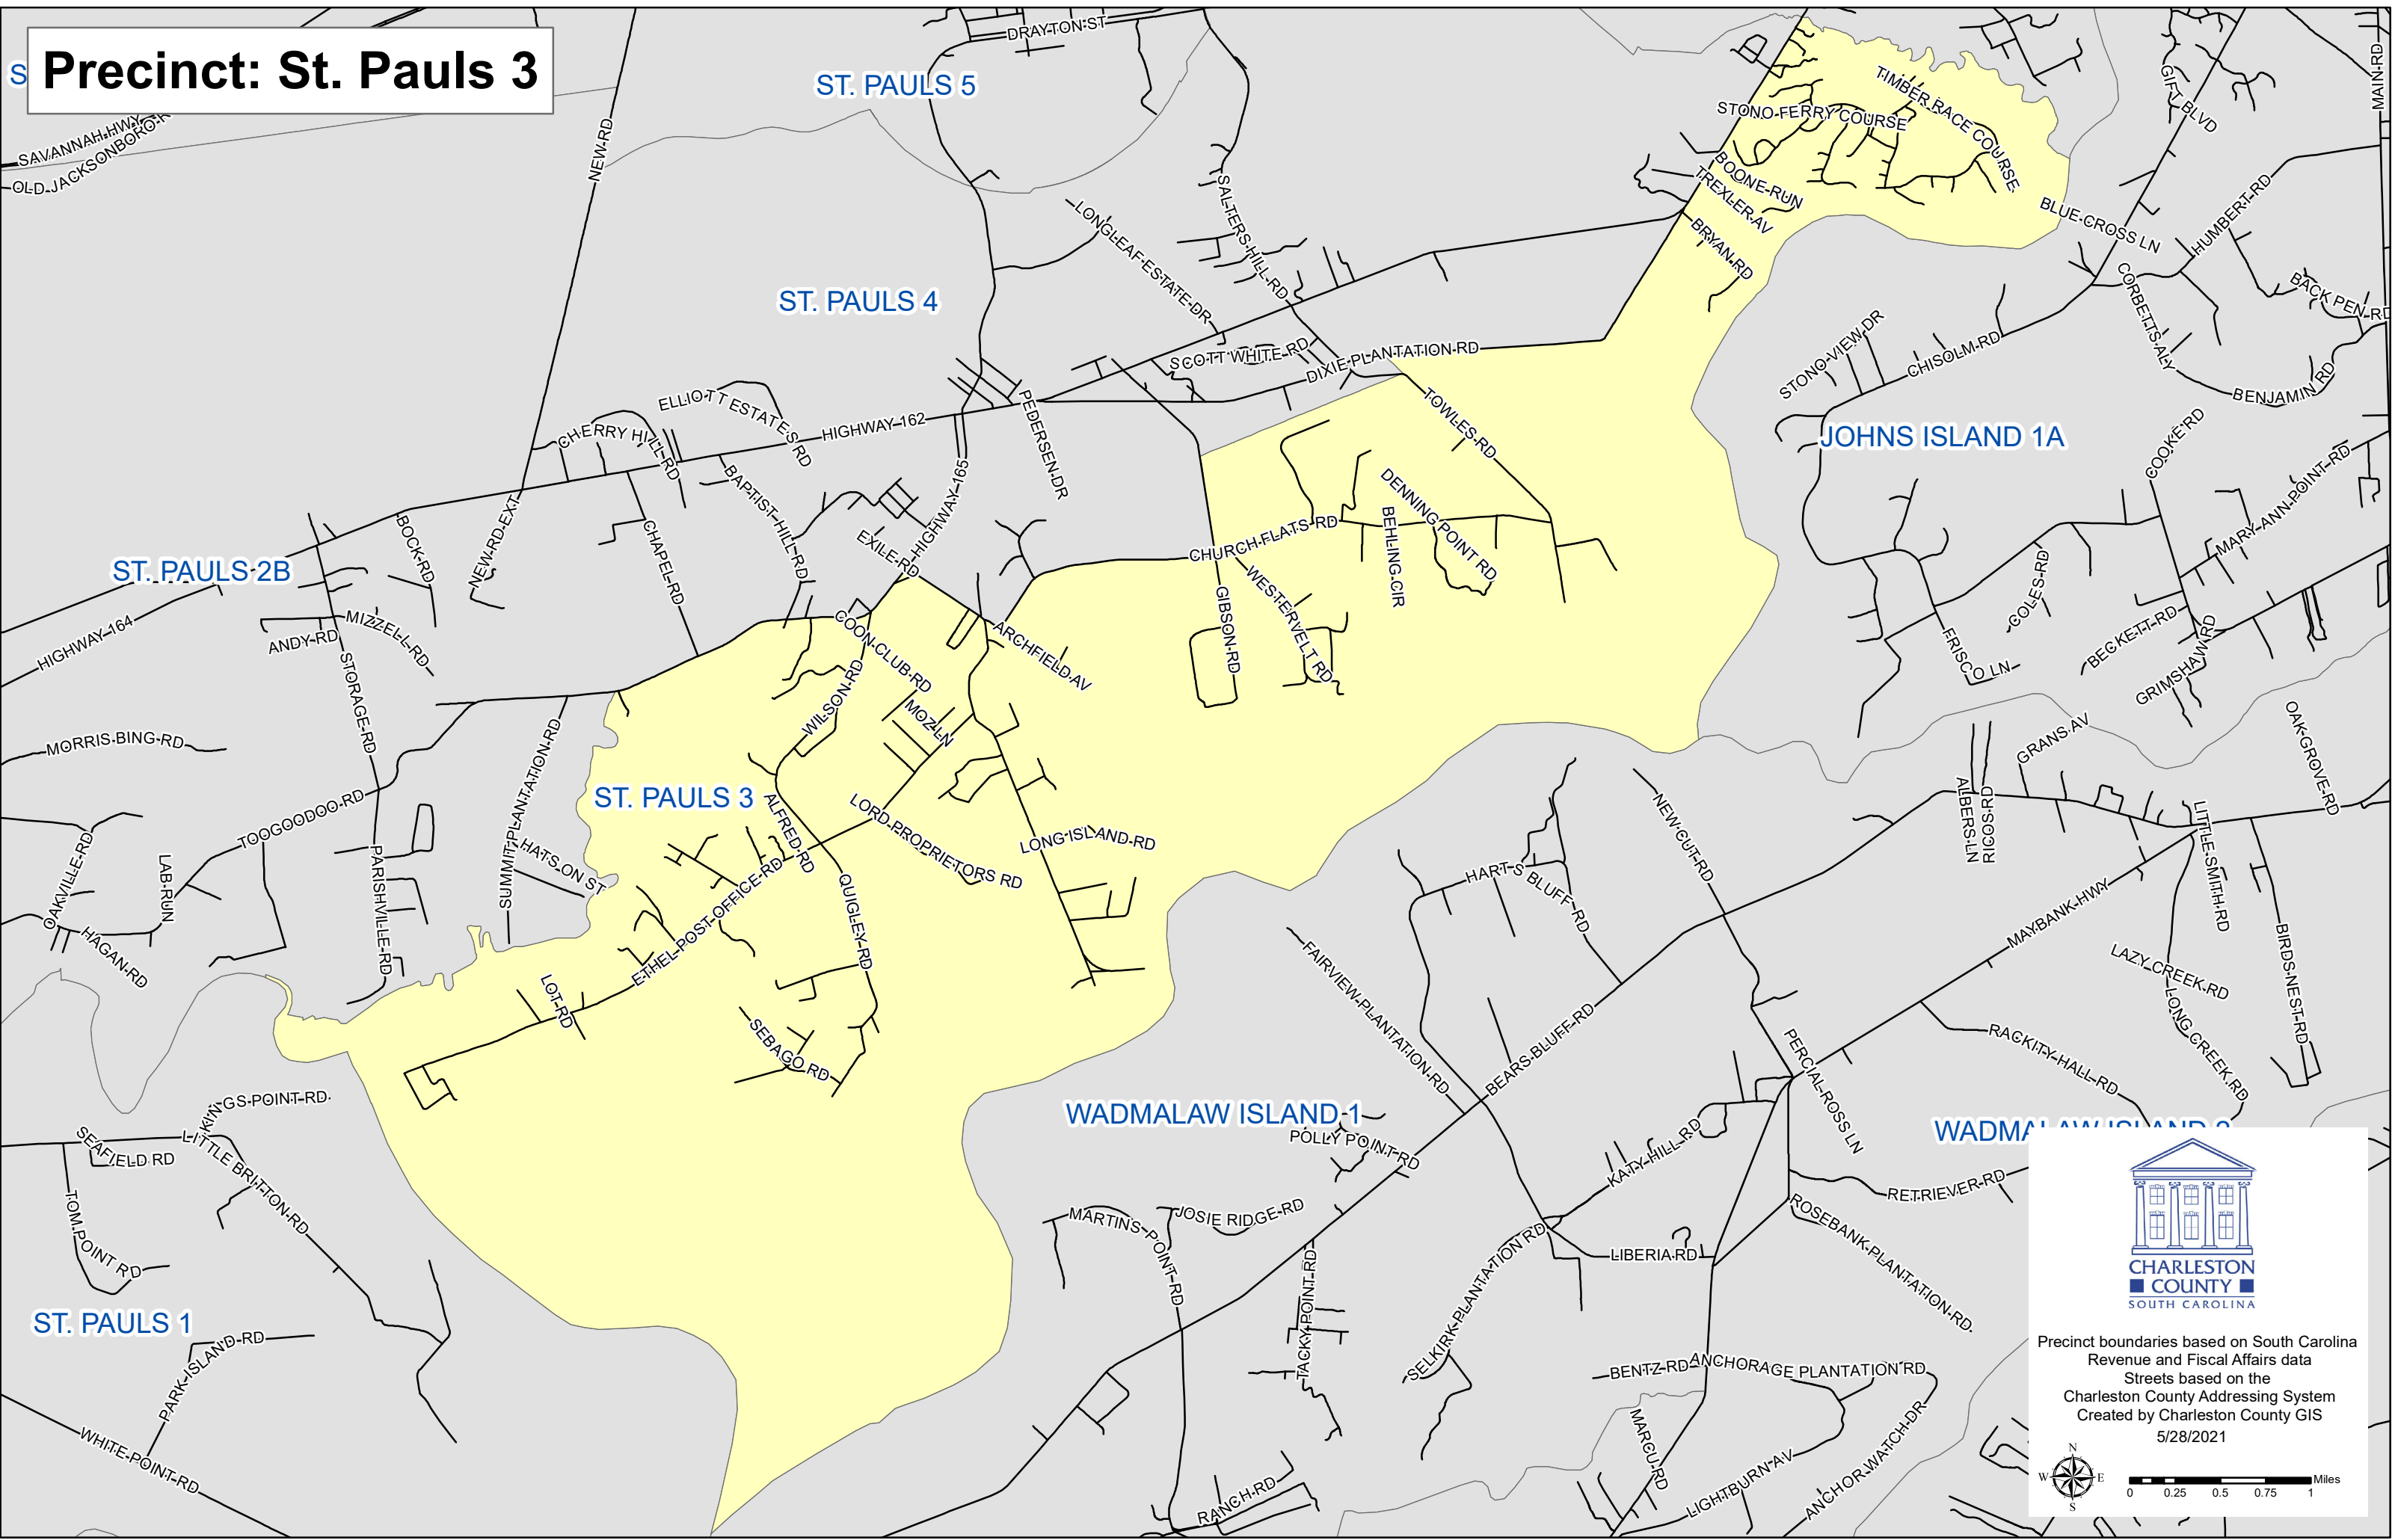

# S Precinct: St. Pauls 3

Precinct boundaries based on South Carolina Revenue and Fiscal Affairs data  
Streets based on the Charleston County Addressing System  
Created by Charleston County GIS  
5/28/2021