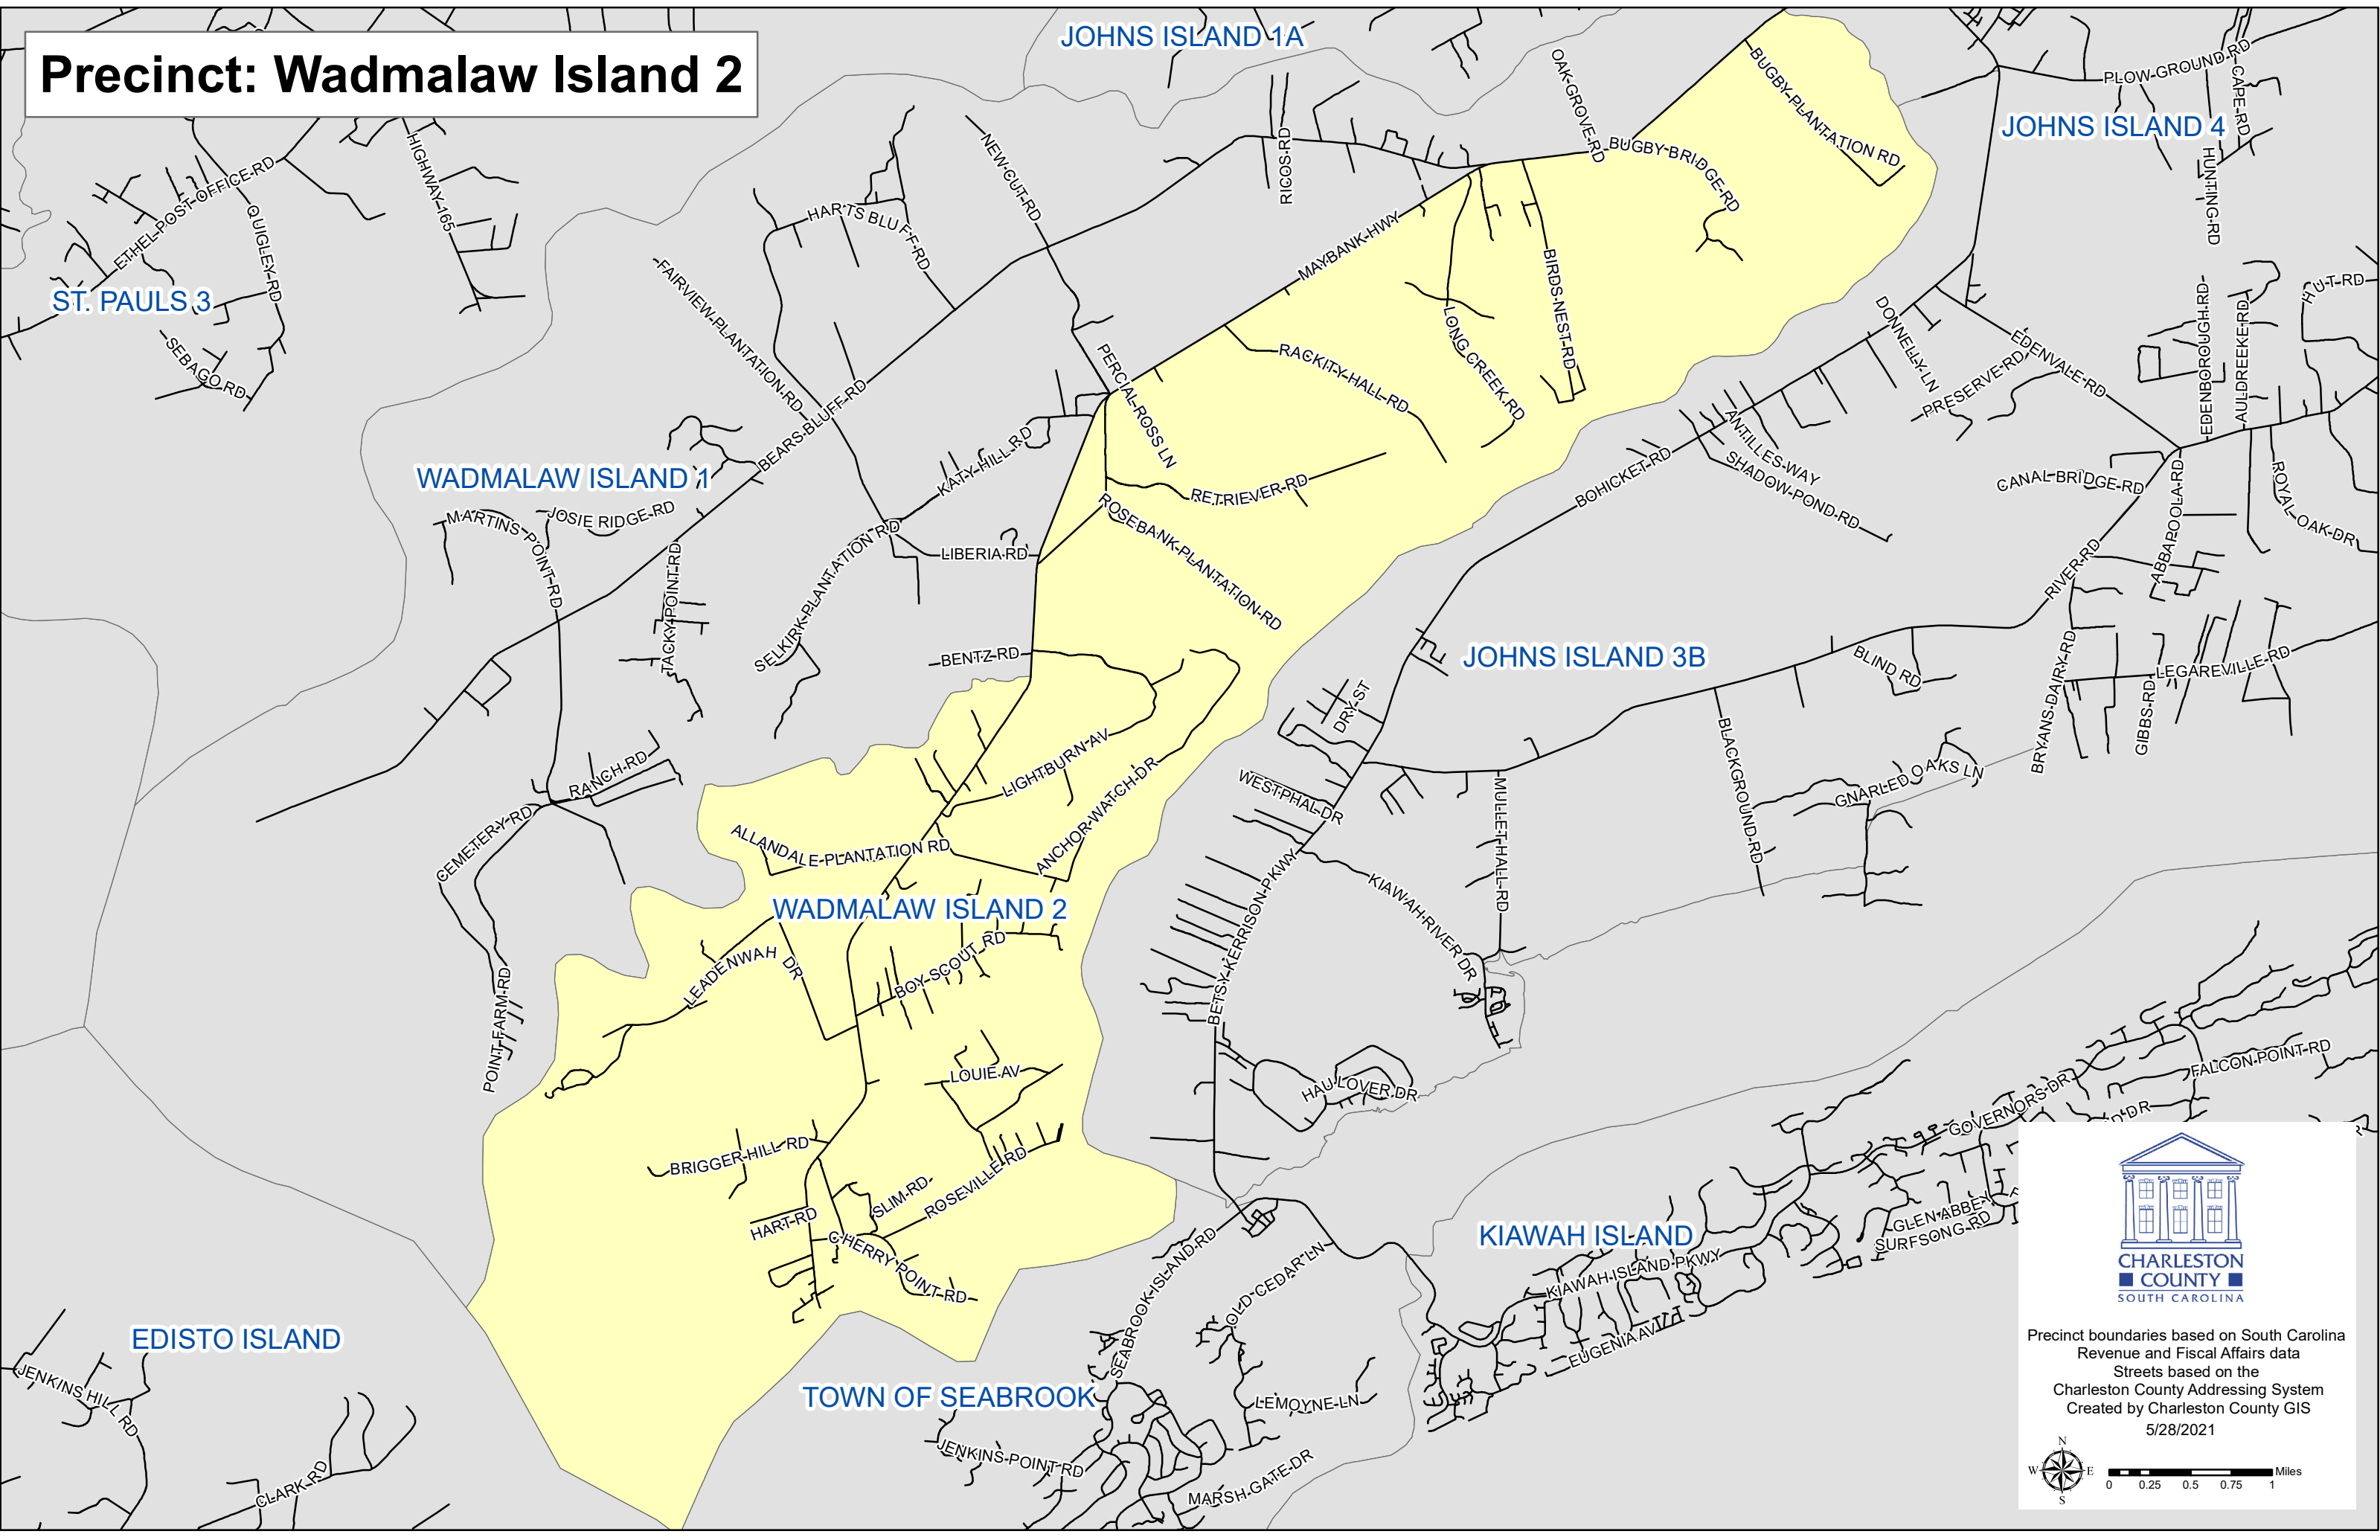

Precinct: Wadmalaw Island 2

Precinct boundaries based on South Carolina Revenue and Fiscal Affairs data
Streets based on the Charleston County Addressing System
Created by Charleston County GIS
5/28/2021